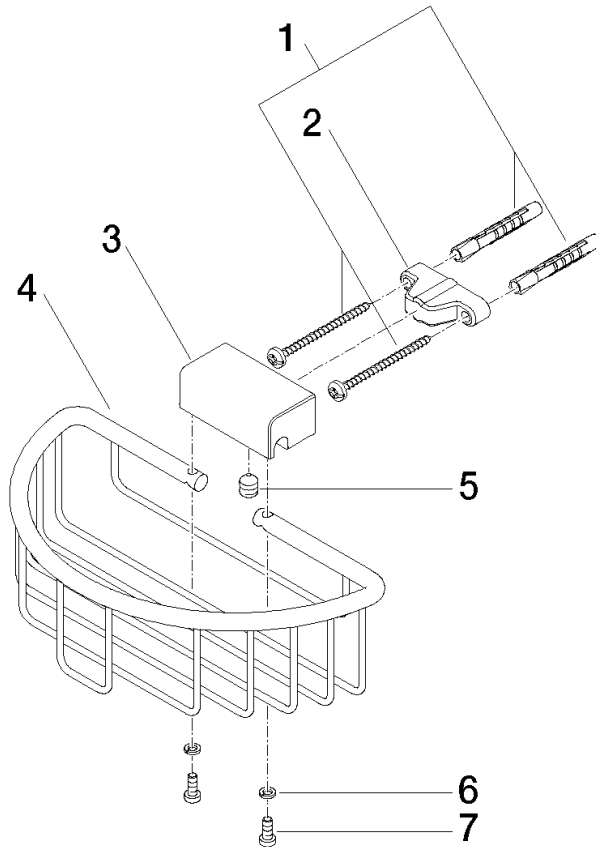

**Shower basket for wall mounting - Chrome**

MADISON

83 290 970

- width 200mm
- height 70 mm
- 115mm projection

Fits: MADISON, MEM, TARA, CL.1, LISSÉ,  
VAIA, META, CYO

	Chrome	83 290 970-00
	Brushed Platinum	83 290 970-06
	Platinum	83 290 970-08
	Durabress (23kt Gold)	83 290 970-09
	Dark Chrome	83 290 970-19
	Light Gold	83 290 970-26
	Brushed Light Gold	83 290 970-27
	Brushed Durabress (23kt Gold)	83 290 970-28
	Matte Black	83 290 970-33
	Brushed Bronze	83 290 970-42
	Brushed Champagne (22kt Gold)	83 290 970-46
	Champagne (22kt Gold)	83 290 970-47
	Brushed Chrome	83 290 970-93
	Brushed Dark Platinum	83 290 970-99

# Shower basket for wall mounting - Chrome

MADISON

83 290 970

mm [inches]

83 290 970

**Product version from 10/1/2023**

Parts for other  
finishes can be found  
here: Brushed  
Platinum

#### Product version from 10/1/2023

No.	Item Number	Name	Quantity used	Delivery time
	05 30 31 025 00 90	fixing set	9	2