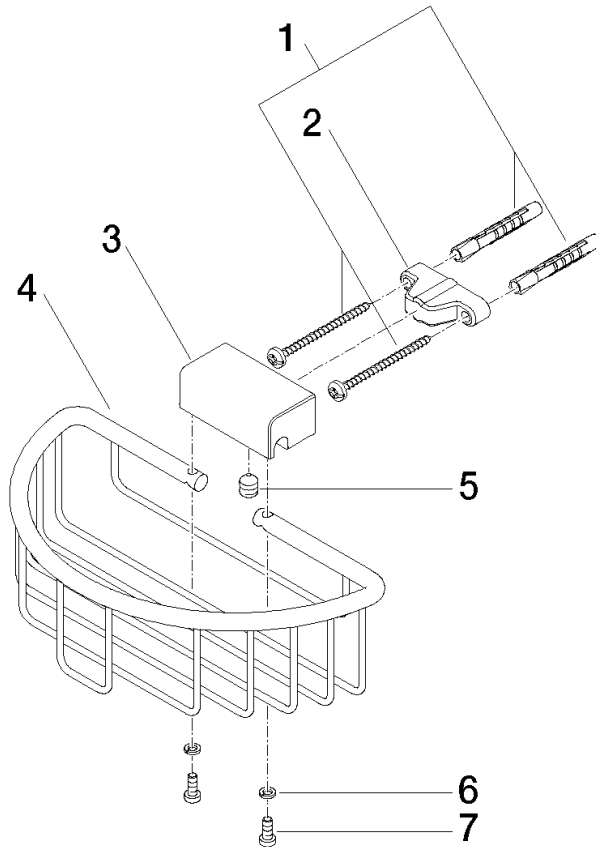

**Shower basket for wall mounting - Brushed Platinum**

MADISON

83 290 970

- width 200mm
- height 70 mm
- 115mm projection

Fits: MADISON, MEM, TARA, CL.1, LISSÉ,  
VAIA, META, CYO

	Brushed Platinum	83 290 970-06
	Chrome	83 290 970-00
	Platinum	83 290 970-08
	Durabress (23kt Gold)	83 290 970-09
	Dark Chrome	83 290 970-19
	Light Gold	83 290 970-26
	Brushed Light Gold	83 290 970-27
	Brushed Durabress (23kt Gold)	83 290 970-28
	Matte Black	83 290 970-33
	Brushed Bronze	83 290 970-42
	Brushed Champagne (22kt Gold)	83 290 970-46
	Champagne (22kt Gold)	83 290 970-47
	Brushed Chrome	83 290 970-93
	Brushed Dark Platinum	83 290 970-99

# Shower basket for wall mounting - Brushed Platinum

MADISON

83 290 970

mm [inches]

83 290 970

**Product version from 10/1/2023**

Parts for other finishes can be found here: [Chrome](#)

#### Product version from 10/1/2023

No.	Item Number	Name	Quantity used	Delivery time
	05 30 31 025 00 90	fixing set	9	2