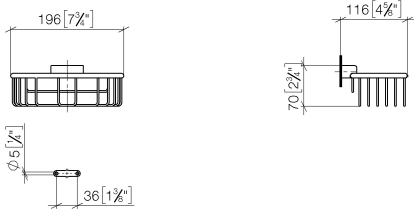

**Shower basket for wall mounting - Brushed Platinum**

MADISON

83 290 970

- width 200mm
- height 70 mm
- 115mm projection

Fits: MADISON, MEM, TARA, CL.1, LISSÉ,  
VAIA, META, CYO

	Brushed Platinum	83 290 970-06
	Chrome	83 290 970-00
	Platinum	83 290 970-08
	Durabress (23kt Gold)	83 290 970-09
	Dark Chrome	83 290 970-19
	Light Gold	83 290 970-26
	Brushed Light Gold	83 290 970-27
	Brushed Durabress (23kt Gold)	83 290 970-28
	Matte Black	83 290 970-33
	Brushed Bronze	83 290 970-42
	Brushed Champagne (22kt Gold)	83 290 970-46
	Champagne (22kt Gold)	83 290 970-47
	Brushed Chrome	83 290 970-93
	Brushed Dark Platinum	83 290 970-99

# Shower basket for wall mounting - Brushed Platinum

MADISON

83 290 970

mm [inches]

83 290 970

**Product version from 10/1/2023**

Parts for other finishes can be found here: [Chrome](#)