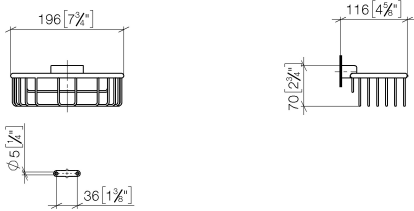

Shower basket for wall mounting - Platinum

MADISON

83 290 970

- width 200mm
- height 70 mm
- 115mm projection

Fits: MADISON, MEM, TARA, CL.1, LISSÉ,
VAIA, META, CYO

	Platinum	83 290 970-08
	Chrome	83 290 970-00
	Brushed Platinum	83 290 970-06
	Durabress (23kt Gold)	83 290 970-09
	Dark Chrome	83 290 970-19
	Light Gold	83 290 970-26
	Brushed Light Gold	83 290 970-27
	Brushed Durabress (23kt Gold)	83 290 970-28
	Matte Black	83 290 970-33
	Brushed Bronze	83 290 970-42
	Brushed Champagne (22kt Gold)	83 290 970-46
	Champagne (22kt Gold)	83 290 970-47
	Brushed Chrome	83 290 970-93
	Brushed Dark Platinum	83 290 970-99

Shower basket for wall mounting - Platinum

MADISON

83 290 970

mm [inches]

83 290 970

Product version from 10/1/2023

Parts for other finishes can be found here: [Chrome](#)

Shower basket for wall mounting - Platinum

MADISON

83 290 970

Spare parts list

Product version from 10/1/2023

No.	Item Number	Name	Quantity used	Delivery time
	05 30 31 025 00 90	fixing set	9	2