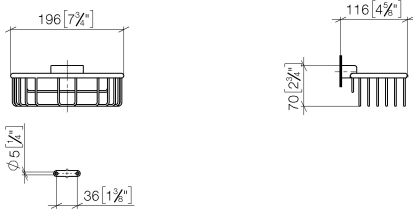

**Shower basket for wall mounting - Durabronz (23kt Gold)**

MADISON

83 290 970

- width 200mm
- height 70 mm
- 115mm projection

Fits: MADISON, MEM, TARA, CL.1, LISSÉ,  
VAIA, META, CYO

	Durabronz (23kt Gold)	83 290 970-09
	Chrome	83 290 970-00
	Brushed Platinum	83 290 970-06
	Platinum	83 290 970-08
	Dark Chrome	83 290 970-19
	Light Gold	83 290 970-26
	Brushed Light Gold	83 290 970-27
	Brushed Durabronz (23kt Gold)	83 290 970-28
	Matte Black	83 290 970-33
	Brushed Bronze	83 290 970-42
	Brushed Champagne (22kt Gold)	83 290 970-46
	Champagne (22kt Gold)	83 290 970-47
	Brushed Chrome	83 290 970-93
	Brushed Dark Platinum	83 290 970-99

83 290 970

mm [inches]

83 290 970

**Product version from 10/1/2023**

Parts for other finishes can be found here: [Chrome](#)

Shower basket for wall mounting - Durabronss (23kt Gold)

MADISON

83 290 970