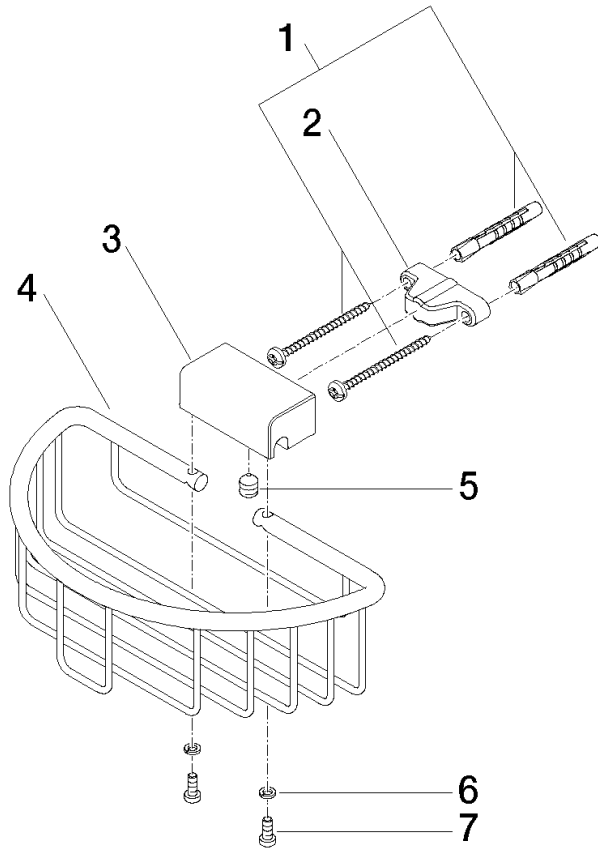

**Shower basket for wall mounting - Durabronz (23kt Gold)**

MADISON

83 290 970

- width 200mm
- height 70 mm
- 115mm projection

Fits: MADISON, MEM, TARA, CL.1, LISSÉ,  
VAIA, META, CYO

	Durabronz (23kt Gold)	83 290 970-09
	Chrome	83 290 970-00
	Brushed Platinum	83 290 970-06
	Platinum	83 290 970-08
	Dark Chrome	83 290 970-19
	Light Gold	83 290 970-26
	Brushed Light Gold	83 290 970-27
	Brushed Durabronz (23kt Gold)	83 290 970-28
	Matte Black	83 290 970-33
	Brushed Bronze	83 290 970-42
	Brushed Champagne (22kt Gold)	83 290 970-46
	Champagne (22kt Gold)	83 290 970-47
	Brushed Chrome	83 290 970-93
	Brushed Dark Platinum	83 290 970-99

83 290 970

mm [inches]

83 290 970

**Product version from 10/1/2023**

Parts for other finishes can be found here: [Chrome](#)

Shower basket for wall mounting - Durabronss (23kt Gold)

MADISON

83 290 970

**Spare parts list**

**Product version from 10/1/2023**

No.	Item Number	Name	Quantity used	Delivery time
	05 30 31 025 00 90	fixing set	9	2