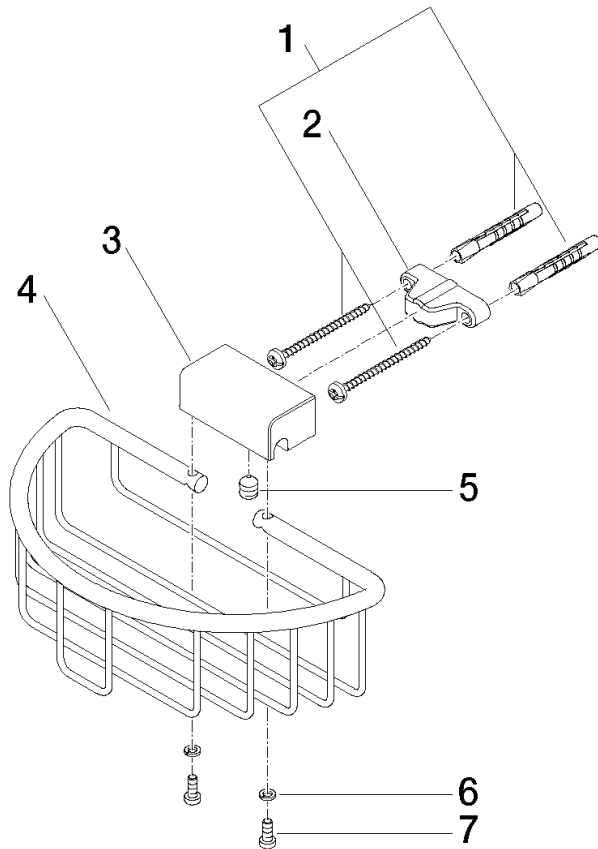

Shower basket for wall mounting - Dark Chrome

MADISON

83 290 970

- width 200mm
- height 70 mm
- 115mm projection

Fits: MADISON, MEM, TARA, CL.1, LISSÉ,
VAIA, META, CYO

	Dark Chrome	83 290 970-19
	Chrome	83 290 970-00
	Brushed Platinum	83 290 970-06
	Platinum	83 290 970-08
	Durabrand (23kt Gold)	83 290 970-09
	Light Gold	83 290 970-26
	Brushed Light Gold	83 290 970-27
	Brushed Durabrand (23kt Gold)	83 290 970-28
	Matte Black	83 290 970-33
	Brushed Bronze	83 290 970-42
	Brushed Champagne (22kt Gold)	83 290 970-46
	Champagne (22kt Gold)	83 290 970-47
	Brushed Chrome	83 290 970-93
	Brushed Dark Platinum	83 290 970-99

83 290 970

mm [inches]

83 290 970

Parts for other
finishes can be found
here: [Chrome](#)

Shower basket for wall mounting - Dark Chrome

MADISON

83 290 970

Spare parts list