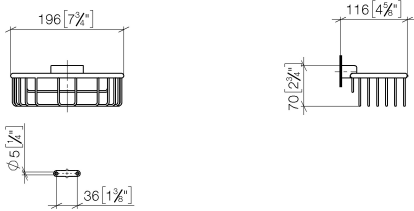

Shower basket for wall mounting - Dark Chrome

MADISON

83 290 970

- width 200mm
- height 70 mm
- 115mm projection

Fits: MADISON, MEM, TARA, CL.1, LISSÉ,
VAIA, META, CYO

	Dark Chrome	83 290 970-19
	Chrome	83 290 970-00
	Brushed Platinum	83 290 970-06
	Platinum	83 290 970-08
	Durabrand (23kt Gold)	83 290 970-09
	Light Gold	83 290 970-26
	Brushed Light Gold	83 290 970-27
	Brushed Durabrand (23kt Gold)	83 290 970-28
	Matte Black	83 290 970-33
	Brushed Bronze	83 290 970-42
	Brushed Champagne (22kt Gold)	83 290 970-46
	Champagne (22kt Gold)	83 290 970-47
	Brushed Chrome	83 290 970-93
	Brushed Dark Platinum	83 290 970-99

83 290 970

mm [inches]

83 290 970

Parts for other
finishes can be found
here: [Chrome](#)

Shower basket for wall mounting - Dark Chrome

MADISON

83 290 970

Spare parts list