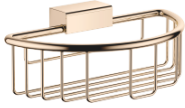

Shower basket for wall mounting - Light Gold

MADISON

83 290 970

- width 200mm
- height 70 mm
- 115mm projection

Fits: MADISON, MEM, TARA, CL.1, LISSÉ,
VAIA, META, CYO

	Light Gold	83 290 970-26
	Chrome	83 290 970-00
	Brushed Platinum	83 290 970-06
	Platinum	83 290 970-08
	Durabronze (23kt Gold)	83 290 970-09
	Dark Chrome	83 290 970-19
	Brushed Light Gold	83 290 970-27
	Brushed Durabronze (23kt Gold)	83 290 970-28
	Matte Black	83 290 970-33
	Brushed Bronze	83 290 970-42
	Brushed Champagne (22kt Gold)	83 290 970-46
	Champagne (22kt Gold)	83 290 970-47
	Brushed Chrome	83 290 970-93
	Brushed Dark Platinum	83 290 970-99

83 290 970

mm [inches]

Product version from 10/1/2023

Parts for other finishes can be found here: [Chrome](#)

Shower basket for wall mounting - Light Gold

MADISON

83 290 970

Spare parts list