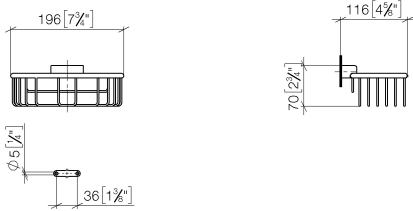

Shower basket for wall mounting - Light Gold

MADISON

83 290 970

- width 200mm
- height 70 mm
- 115mm projection

Fits: MADISON, MEM, TARA, CL.1, LISSÉ,
VAIA, META, CYO

	Light Gold	83 290 970-26
	Chrome	83 290 970-00
	Brushed Platinum	83 290 970-06
	Platinum	83 290 970-08
	Durabronze (23kt Gold)	83 290 970-09
	Dark Chrome	83 290 970-19
	Brushed Light Gold	83 290 970-27
	Brushed Durabronze (23kt Gold)	83 290 970-28
	Matte Black	83 290 970-33
	Brushed Bronze	83 290 970-42
	Brushed Champagne (22kt Gold)	83 290 970-46
	Champagne (22kt Gold)	83 290 970-47
	Brushed Chrome	83 290 970-93
	Brushed Dark Platinum	83 290 970-99

83 290 970

mm [inches]

Product version from 10/1/2023

Parts for other finishes can be found here: [Chrome](#)

Shower basket for wall mounting - Light Gold

MADISON

83 290 970

Spare parts list

Product version from 10/1/2023

No.	Item Number	Name	Quantity used	Delivery time
	05 30 31 025 00 90	fixing set	9	2