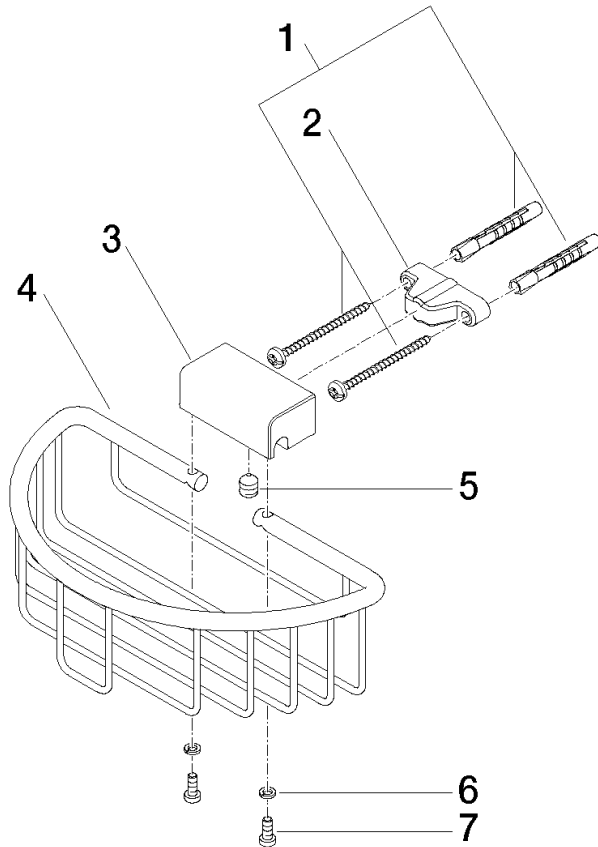

Shower basket for wall mounting - Light Gold

MADISON

83 290 970

- width 200mm
- height 70 mm
- 115mm projection

Fits: MADISON, MEM, TARA, CL.1, LISSÉ,
VAIA, META, CYO

	Light Gold	83 290 970-26
	Chrome	83 290 970-00
	Brushed Platinum	83 290 970-06
	Platinum	83 290 970-08
	Durabronze (23kt Gold)	83 290 970-09
	Dark Chrome	83 290 970-19
	Brushed Light Gold	83 290 970-27
	Brushed Durabronze (23kt Gold)	83 290 970-28
	Matte Black	83 290 970-33
	Brushed Bronze	83 290 970-42
	Brushed Champagne (22kt Gold)	83 290 970-46
	Champagne (22kt Gold)	83 290 970-47
	Brushed Chrome	83 290 970-93
	Brushed Dark Platinum	83 290 970-99

83 290 970

mm [inches]

Product version from 10/1/2023

Parts for other finishes can be found here: [Chrome](#)

Shower basket for wall mounting - Light Gold

MADISON

83 290 970

Spare parts list

Product version from 10/1/2023

No.	Item Number	Name	Quantity used	Delivery time
	05 30 31 025 00 90	fixing set	9	2