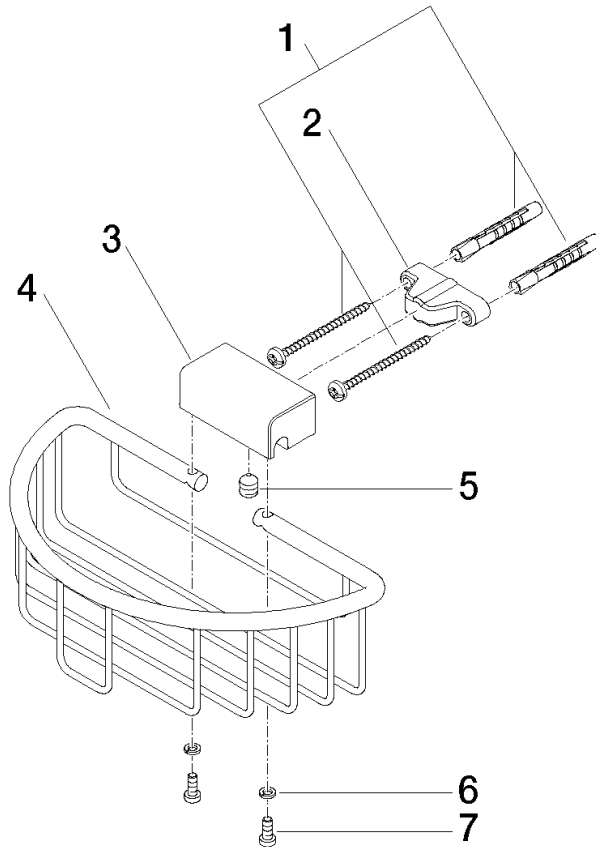

**Shower basket for wall mounting - Brushed Light Gold**

MADISON

83 290 970

- width 200mm
- height 70 mm
- 115mm projection

Fits: MADISON, MEM, TARA, CL.1, LISSÉ,  
VAIA, META, CYO

	Brushed Light Gold	83 290 970-27
	Chrome	83 290 970-00
	Brushed Platinum	83 290 970-06
	Platinum	83 290 970-08
	Durabronze (23kt Gold)	83 290 970-09
	Dark Chrome	83 290 970-19
	Light Gold	83 290 970-26
	Brushed Durabronze (23kt Gold)	83 290 970-28
	Matte Black	83 290 970-33
	Brushed Bronze	83 290 970-42
	Brushed Champagne (22kt Gold)	83 290 970-46
	Champagne (22kt Gold)	83 290 970-47
	Brushed Chrome	83 290 970-93
	Brushed Dark Platinum	83 290 970-99

83 290 970

mm [inches]

83 290 970

**Product version from 10/1/2023**

Parts for other finishes can be found here: [Chrome](#)

Shower basket for wall mounting - Brushed Light Gold

MADISON

83 290 970

**Spare parts list**

**Product version from 10/1/2023**

No.	Item Number	Name	Quantity used	Delivery time
	05 30 31 025 00 90	fixing set	9	2