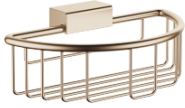

**Shower basket for wall mounting - Brushed Light Gold**

MADISON

83 290 970

- width 200mm
- height 70 mm
- 115mm projection

Fits: MADISON, MEM, TARA, CL.1, LISSÉ,  
VAIA, META, CYO

	Brushed Light Gold	83 290 970-27
	Chrome	83 290 970-00
	Brushed Platinum	83 290 970-06
	Platinum	83 290 970-08
	Durabronze (23kt Gold)	83 290 970-09
	Dark Chrome	83 290 970-19
	Light Gold	83 290 970-26
	Brushed Durabronze (23kt Gold)	83 290 970-28
	Matte Black	83 290 970-33
	Brushed Bronze	83 290 970-42
	Brushed Champagne (22kt Gold)	83 290 970-46
	Champagne (22kt Gold)	83 290 970-47
	Brushed Chrome	83 290 970-93
	Brushed Dark Platinum	83 290 970-99

83 290 970

mm [inches]

83 290 970

**Product version from 10/1/2023**

Parts for other finishes can be found here: [Chrome](#)

Shower basket for wall mounting - Brushed Light Gold

MADISON

83 290 970