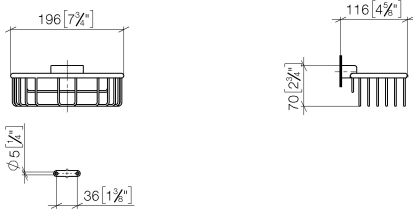

**Shower basket for wall mounting - Brushed Light Gold**

MADISON

83 290 970

- width 200mm
- height 70 mm
- 115mm projection

Fits: MADISON, MEM, TARA, CL.1, LISSÉ,  
VAIA, META, CYO

	Brushed Light Gold	83 290 970-27
	Chrome	83 290 970-00
	Brushed Platinum	83 290 970-06
	Platinum	83 290 970-08
	Durabronze (23kt Gold)	83 290 970-09
	Dark Chrome	83 290 970-19
	Light Gold	83 290 970-26
	Brushed Durabronze (23kt Gold)	83 290 970-28
	Matte Black	83 290 970-33
	Brushed Bronze	83 290 970-42
	Brushed Champagne (22kt Gold)	83 290 970-46
	Champagne (22kt Gold)	83 290 970-47
	Brushed Chrome	83 290 970-93
	Brushed Dark Platinum	83 290 970-99

83 290 970

mm [inches]

83 290 970

**Product version from 10/1/2023**

Parts for other finishes can be found here: [Chrome](#)

Shower basket for wall mounting - Brushed Light Gold

MADISON

83 290 970