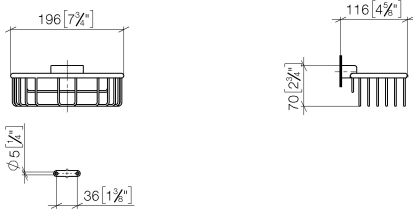

Shower basket for wall mounting - Matte Black

MADISON

83 290 970

- width 200mm
- height 70 mm
- 115mm projection

Fits: MADISON, MEM, TARA, CL.1, LISSÉ,
VAIA, META, CYO

	Matte Black	83 290 970-33
	Chrome	83 290 970-00
	Brushed Platinum	83 290 970-06
	Platinum	83 290 970-08
	Durabrand (23kt Gold)	83 290 970-09
	Dark Chrome	83 290 970-19
	Light Gold	83 290 970-26
	Brushed Light Gold	83 290 970-27
	Brushed Durabrand (23kt Gold)	83 290 970-28
	Brushed Bronze	83 290 970-42
	Brushed Champagne (22kt Gold)	83 290 970-46
	Champagne (22kt Gold)	83 290 970-47
	Brushed Chrome	83 290 970-93
	Brushed Dark Platinum	83 290 970-99

83 290 970

mm [inches]

83 290 970

Product version from 10/1/2023

Parts for other finishes can be found here: [Chrome](#)

Shower basket for wall mounting - Matte Black

MADISON

83 290 970