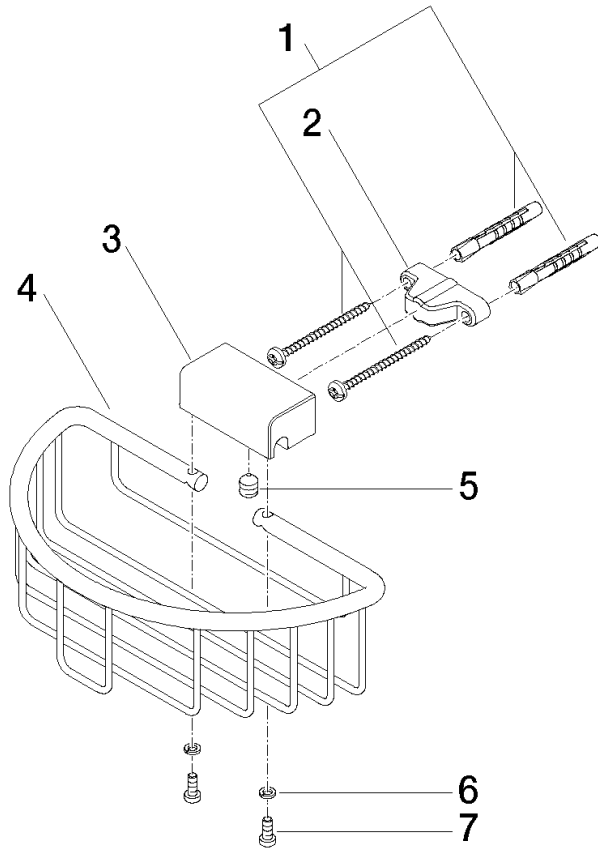

Shower basket for wall mounting - Matte Black

MADISON

83 290 970

- width 200mm
- height 70 mm
- 115mm projection

Fits: MADISON, MEM, TARA, CL.1, LISSÉ,
VAIA, META, CYO

	Matte Black	83 290 970-33
	Chrome	83 290 970-00
	Brushed Platinum	83 290 970-06
	Platinum	83 290 970-08
	Durabrand (23kt Gold)	83 290 970-09
	Dark Chrome	83 290 970-19
	Light Gold	83 290 970-26
	Brushed Light Gold	83 290 970-27
	Brushed Durabrand (23kt Gold)	83 290 970-28
	Brushed Bronze	83 290 970-42
	Brushed Champagne (22kt Gold)	83 290 970-46
	Champagne (22kt Gold)	83 290 970-47
	Brushed Chrome	83 290 970-93
	Brushed Dark Platinum	83 290 970-99

83 290 970

mm [inches]

83 290 970

Product version from 10/1/2023

Parts for other finishes can be found here: [Chrome](#)

Shower basket for wall mounting - Matte Black

MADISON

83 290 970

Spare parts list

Product version from 10/1/2023

No.	Item Number	Name	Quantity used	Delivery time
	05 30 31 025 00 90	fixing set	9	2