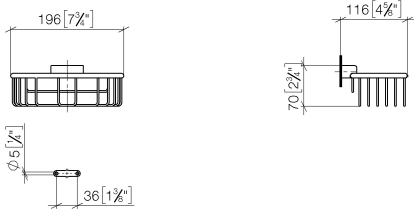

Shower basket for wall mounting - Brushed Bronze

MADISON

83 290 970

- width 200mm
- height 70 mm
- 115mm projection

Fits: MADISON, MEM, TARA, CL.1, LISSÉ,
VAIA, META, CYO

	Brushed Bronze	83 290 970-42
	Chrome	83 290 970-00
	Brushed Platinum	83 290 970-06
	Platinum	83 290 970-08
	Durabronze (23kt Gold)	83 290 970-09
	Dark Chrome	83 290 970-19
	Light Gold	83 290 970-26
	Brushed Light Gold	83 290 970-27
	Brushed Durabronze (23kt Gold)	83 290 970-28
	Matte Black	83 290 970-33
	Brushed Champagne (22kt Gold)	83 290 970-46
	Champagne (22kt Gold)	83 290 970-47
	Brushed Chrome	83 290 970-93
	Brushed Dark Platinum	83 290 970-99

Shower basket for wall mounting - Brushed Bronze

MADISON

83 290 970

mm [inches]

83 290 970

Product version from 10/1/2023

Parts for other finishes can be found here: [Chrome](#)

Shower basket for wall mounting - Brushed Bronze

MADISON

83 290 970

Spare parts list

Product version from 10/1/2023

No.	Item Number	Name	Quantity used	Delivery time
	05 30 31 025 00 90	fixing set	9	2