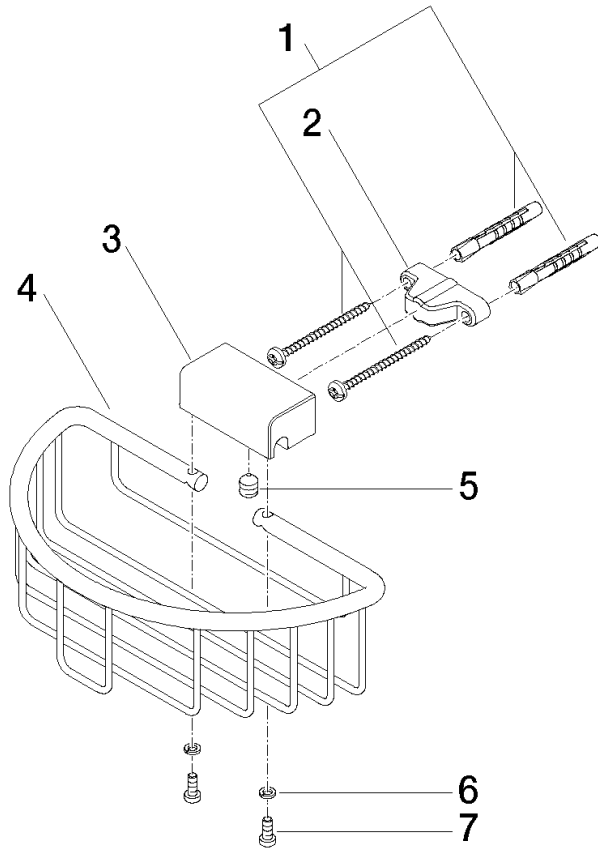

Shower basket for wall mounting - Brushed Bronze

MADISON

83 290 970

- width 200mm
- height 70 mm
- 115mm projection

Fits: MADISON, MEM, TARA, CL.1, LISSÉ,
VAIA, META, CYO

	Brushed Bronze	83 290 970-42
	Chrome	83 290 970-00
	Brushed Platinum	83 290 970-06
	Platinum	83 290 970-08
	Durabronze (23kt Gold)	83 290 970-09
	Dark Chrome	83 290 970-19
	Light Gold	83 290 970-26
	Brushed Light Gold	83 290 970-27
	Brushed Durabronze (23kt Gold)	83 290 970-28
	Matte Black	83 290 970-33
	Brushed Champagne (22kt Gold)	83 290 970-46
	Champagne (22kt Gold)	83 290 970-47
	Brushed Chrome	83 290 970-93
	Brushed Dark Platinum	83 290 970-99

Shower basket for wall mounting - Brushed Bronze

MADISON

83 290 970

mm [inches]

83 290 970

Product version from 10/1/2023

Parts for other finishes can be found here: [Chrome](#)

Shower basket for wall mounting - Brushed Bronze

MADISON

83 290 970

Spare parts list

Product version from 10/1/2023

No.	Item Number	Name	Quantity used	Delivery time
	05 30 31 025 00 90	fixing set	9	2