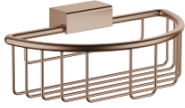

Shower basket for wall mounting - Brushed Bronze

MADISON

83 290 970

- width 200mm
- height 70 mm
- 115mm projection

Fits: MADISON, MEM, TARA, CL.1, LISSÉ,
VAIA, META, CYO

	Brushed Bronze	83 290 970-42
	Chrome	83 290 970-00
	Brushed Platinum	83 290 970-06
	Platinum	83 290 970-08
	Durabronze (23kt Gold)	83 290 970-09
	Dark Chrome	83 290 970-19
	Light Gold	83 290 970-26
	Brushed Light Gold	83 290 970-27
	Brushed Durabronze (23kt Gold)	83 290 970-28
	Matte Black	83 290 970-33
	Brushed Champagne (22kt Gold)	83 290 970-46
	Champagne (22kt Gold)	83 290 970-47
	Brushed Chrome	83 290 970-93
	Brushed Dark Platinum	83 290 970-99

Shower basket for wall mounting - Brushed Bronze

MADISON

83 290 970

mm [inches]

83 290 970

Product version from 10/1/2023

Parts for other finishes can be found here: [Chrome](#)

Shower basket for wall mounting - Brushed Bronze