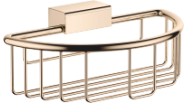

Shower basket for wall mounting - Champagne (22kt Gold)

MADISON

83 290 970

- width 200mm
- height 70 mm
- 115mm projection

Fits: MADISON, MEM, TARA, CL.1, LISSÉ,
VAIA, META, CYO

| | | |
|--|-------------------------------|---------------|
|  | Champagne (22kt Gold) | 83 290 970-47 |
|  | Chrome | 83 290 970-00 |
|  | Brushed Platinum | 83 290 970-06 |
|  | Platinum | 83 290 970-08 |
|  | Durabrand (23kt Gold) | 83 290 970-09 |
|  | Dark Chrome | 83 290 970-19 |
|  | Light Gold | 83 290 970-26 |
|  | Brushed Light Gold | 83 290 970-27 |
|  | Brushed Durabrand (23kt Gold) | 83 290 970-28 |
|  | Matte Black | 83 290 970-33 |
|  | Brushed Bronze | 83 290 970-42 |
|  | Brushed Champagne (22kt Gold) | 83 290 970-46 |
|  | Brushed Chrome | 83 290 970-93 |
|  | Brushed Dark Platinum | 83 290 970-99 |

83 290 970

mm [inches]

83 290 970

Product version from 10/1/2023

Parts for other finishes can be found here: [Chrome](#)

Shower basket for wall mounting - Champagne (22kt Gold)

MADISON

83 290 970