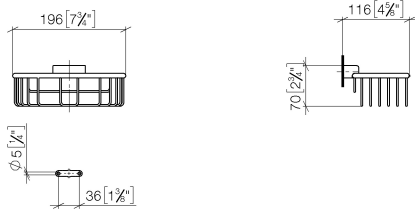

Shower basket for wall mounting - Champagne (22kt Gold)

MADISON

83 290 970

- width 200mm
- height 70 mm
- 115mm projection

Fits: MADISON, MEM, TARA, CL.1, LISSÉ,
VAIA, META, CYO

| | | |
|--|-------------------------------|---------------|
|  | Champagne (22kt Gold) | 83 290 970-47 |
|  | Chrome | 83 290 970-00 |
|  | Brushed Platinum | 83 290 970-06 |
|  | Platinum | 83 290 970-08 |
|  | Durabrand (23kt Gold) | 83 290 970-09 |
|  | Dark Chrome | 83 290 970-19 |
|  | Light Gold | 83 290 970-26 |
|  | Brushed Light Gold | 83 290 970-27 |
|  | Brushed Durabrand (23kt Gold) | 83 290 970-28 |
|  | Matte Black | 83 290 970-33 |
|  | Brushed Bronze | 83 290 970-42 |
|  | Brushed Champagne (22kt Gold) | 83 290 970-46 |
|  | Brushed Chrome | 83 290 970-93 |
|  | Brushed Dark Platinum | 83 290 970-99 |

83 290 970

mm [inches]

83 290 970

Product version from 10/1/2023

Parts for other finishes can be found here: [Chrome](#)

Shower basket for wall mounting - Champagne (22kt Gold)

MADISON

83 290 970