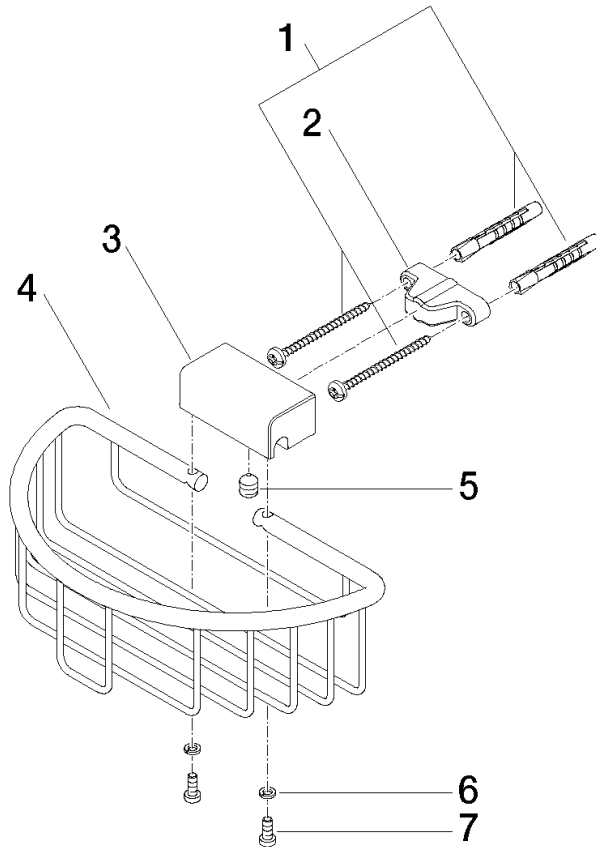

Shower basket for wall mounting - Champagne (22kt Gold)

MADISON

83 290 970

- width 200mm
- height 70 mm
- 115mm projection

Fits: MADISON, MEM, TARA, CL.1, LISSÉ,
VAIA, META, CYO

| | | |
|--|-------------------------------|---------------|
|  | Champagne (22kt Gold) | 83 290 970-47 |
|  | Chrome | 83 290 970-00 |
|  | Brushed Platinum | 83 290 970-06 |
|  | Platinum | 83 290 970-08 |
|  | Durabrand (23kt Gold) | 83 290 970-09 |
|  | Dark Chrome | 83 290 970-19 |
|  | Light Gold | 83 290 970-26 |
|  | Brushed Light Gold | 83 290 970-27 |
|  | Brushed Durabrand (23kt Gold) | 83 290 970-28 |
|  | Matte Black | 83 290 970-33 |
|  | Brushed Bronze | 83 290 970-42 |
|  | Brushed Champagne (22kt Gold) | 83 290 970-46 |
|  | Brushed Chrome | 83 290 970-93 |
|  | Brushed Dark Platinum | 83 290 970-99 |

83 290 970

mm [inches]

83 290 970

Product version from 10/1/2023

Parts for other finishes can be found here: [Chrome](#)

Shower basket for wall mounting - Champagne (22kt Gold)

MADISON

83 290 970

Spare parts list

Product version from 10/1/2023

| No. | Item Number | Name | Quantity used | Delivery time |
|-----|--------------------|------------|---------------|---------------|
| | 05 30 31 025 00 90 | fixing set | 9 | 2 |