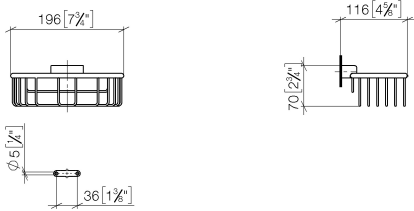

**Shower basket for wall mounting - Brushed Chrome**

MADISON

83 290 970

- width 200mm
- height 70 mm
- 115mm projection

Fits: MADISON, MEM, TARA, CL.1, LISSÉ,  
VAIA, META, CYO

	Brushed Chrome	83 290 970-93
	Chrome	83 290 970-00
	Brushed Platinum	83 290 970-06
	Platinum	83 290 970-08
	Durabrand (23kt Gold)	83 290 970-09
	Dark Chrome	83 290 970-19
	Light Gold	83 290 970-26
	Brushed Light Gold	83 290 970-27
	Brushed Durabrand (23kt Gold)	83 290 970-28
	Matte Black	83 290 970-33
	Brushed Bronze	83 290 970-42
	Brushed Champagne (22kt Gold)	83 290 970-46
	Champagne (22kt Gold)	83 290 970-47
	Brushed Dark Platinum	83 290 970-99

# Shower basket for wall mounting - Brushed Chrome

MADISON

83 290 970

mm [inches]

83 290 970

**Product version from 10/1/2023**

Parts for other finishes can be found here: [Chrome](#)