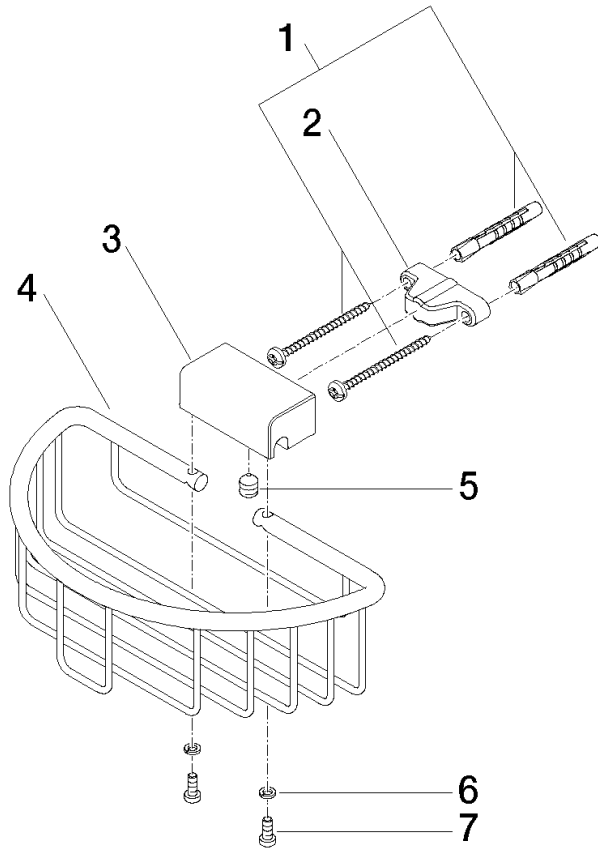

**Shower basket for wall mounting - Brushed Chrome**

MADISON

83 290 970

- width 200mm
- height 70 mm
- 115mm projection

Fits: MADISON, MEM, TARA, CL.1, LISSÉ,  
VAIA, META, CYO

	Brushed Chrome	83 290 970-93
	Chrome	83 290 970-00
	Brushed Platinum	83 290 970-06
	Platinum	83 290 970-08
	Durabrand (23kt Gold)	83 290 970-09
	Dark Chrome	83 290 970-19
	Light Gold	83 290 970-26
	Brushed Light Gold	83 290 970-27
	Brushed Durabrand (23kt Gold)	83 290 970-28
	Matte Black	83 290 970-33
	Brushed Bronze	83 290 970-42
	Brushed Champagne (22kt Gold)	83 290 970-46
	Champagne (22kt Gold)	83 290 970-47
	Brushed Dark Platinum	83 290 970-99

# Shower basket for wall mounting - Brushed Chrome

MADISON

83 290 970

mm [inches]

83 290 970

**Product version from 10/1/2023**

Parts for other finishes can be found here: [Chrome](#)

#### Product version from 10/1/2023

No.	Item Number	Name	Quantity used	Delivery time
	05 30 31 025 00 90	fixing set	9	2