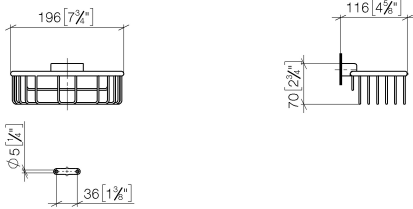

Shower basket for wall mounting - Brushed Dark Platinum

MADISON

83 290 970

- width 200mm
- height 70 mm
- 115mm projection

Fits: MADISON, MEM, TARA, CL.1, LISSÉ,  
VAIA, META, CYO

	Brushed Dark Platinum	83 290 970-99
	Chrome	83 290 970-00
	Brushed Platinum	83 290 970-06
	Platinum	83 290 970-08
	Durabass (23kt Gold)	83 290 970-09
	Dark Chrome	83 290 970-19
	Light Gold	83 290 970-26
	Brushed Light Gold	83 290 970-27
	Brushed Durabass (23kt Gold)	83 290 970-28
	Matte Black	83 290 970-33
	Brushed Bronze	83 290 970-42
	Brushed Champagne (22kt Gold)	83 290 970-46
	Champagne (22kt Gold)	83 290 970-47
	Brushed Chrome	83 290 970-93

# Shower basket for wall mounting - Brushed Dark Platinum

MADISON

83 290 970

mm [inches]

83 290 970

**Product version from 10/1/2023**

Parts for other finishes can be found here: [Chrome](#)