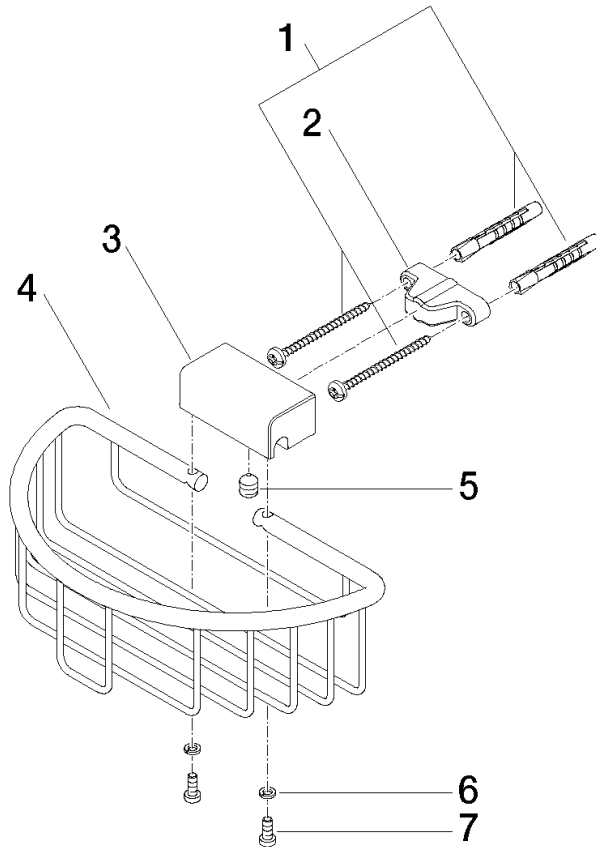

Shower basket for wall mounting - Brushed Dark Platinum

MADISON

83 290 970

- width 200mm
- height 70 mm
- 115mm projection

Fits: MADISON, MEM, TARA, CL.1, LISSÉ,  
VAIA, META, CYO

	Brushed Dark Platinum	83 290 970-99
	Chrome	83 290 970-00
	Brushed Platinum	83 290 970-06
	Platinum	83 290 970-08
	Durabass (23kt Gold)	83 290 970-09
	Dark Chrome	83 290 970-19
	Light Gold	83 290 970-26
	Brushed Light Gold	83 290 970-27
	Brushed Durabass (23kt Gold)	83 290 970-28
	Matte Black	83 290 970-33
	Brushed Bronze	83 290 970-42
	Brushed Champagne (22kt Gold)	83 290 970-46
	Champagne (22kt Gold)	83 290 970-47
	Brushed Chrome	83 290 970-93

# Shower basket for wall mounting - Brushed Dark Platinum

MADISON

83 290 970

mm [inches]

83 290 970

**Product version from 10/1/2023**

Parts for other finishes can be found here: [Chrome](#)

#### Product version from 10/1/2023

No.	Item Number	Name	Quantity used	Delivery time
	05 30 31 025 00 90	fixing set	9	2