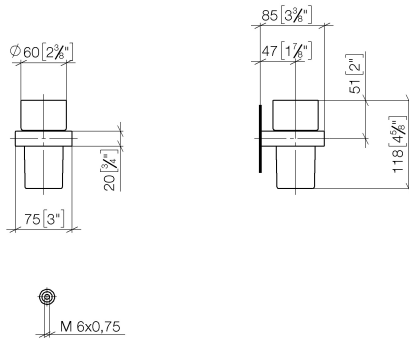

**Tumbler holder wall model - Chrome**

MEM

83 400 780

- crystal glass
- width 75mm
- height 118 mm
- 85mm projection

Fits: MEM, CL.1, CYO

	Chrome	83 400 780-00
	Brushed Platinum	83 400 780-06
	Platinum	83 400 780-08
	Dark Chrome	83 400 780-19
	Brushed Durabronze (23kt Gold)	83 400 780-28
	Brushed Champagne (22kt Gold)	83 400 780-46
	Champagne (22kt Gold)	83 400 780-47
	Brushed Dark Platinum	83 400 780-99

Tumbler holder wall model - Chrome

83 400 780

mm [inches]

83 400 780

Parts for other finishes can be found here: [Brushed Platinum](#)

## Tumbler holder wall model - Chrome

MEM

83 400 780

### Spare parts list

No.	Item Number	Name	Quantity used	Delivery time
	90 90 00 008 00 84	glass	8	2