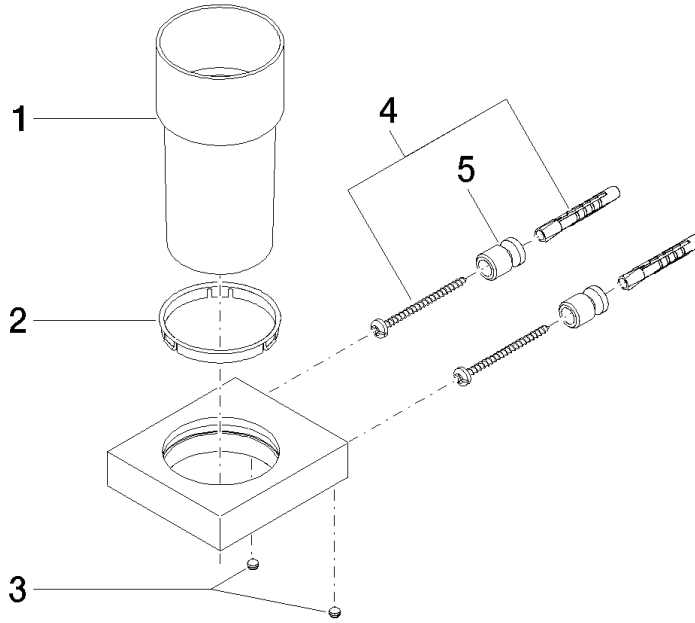

**Tumbler holder wall model - Chrome**

MEM

83 400 780

- crystal glass
- width 75mm
- height 118 mm
- 85mm projection

Fits: MEM, CL.1, CYO

	Chrome	83 400 780-00
	Brushed Platinum	83 400 780-06
	Platinum	83 400 780-08
	Dark Chrome	83 400 780-19
	Brushed Durabronze (23kt Gold)	83 400 780-28
	Brushed Champagne (22kt Gold)	83 400 780-46
	Champagne (22kt Gold)	83 400 780-47
	Brushed Dark Platinum	83 400 780-99

Tumbler holder wall model - Chrome

83 400 780

mm [inches]

83 400 780

Parts for other finishes can be found here: [Brushed Platinum](#)

## Tumbler holder wall model - Chrome

MEM

83 400 780

### Spare parts list

No.	Item Number	Name	Quantity used	Delivery time
	90 90 00 008 00 84	glass	8	2