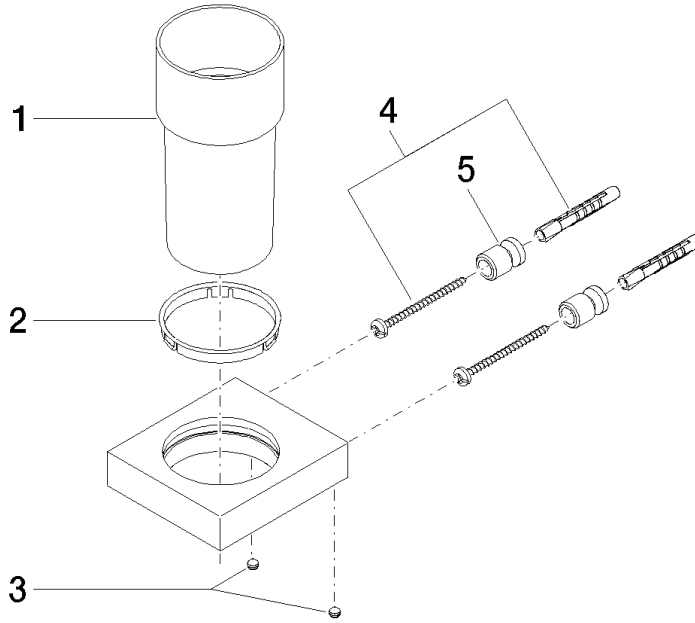

Tumbler holder wall model - Brushed Platinum

MEM

83 400 780

- crystal glass
- width 75mm
- height 118 mm
- 85mm projection

Fits: MEM, CL.1, CYO

	Brushed Platinum	83 400 780-06
	Chrome	83 400 780-00
	Platinum	83 400 780-08
	Dark Chrome	83 400 780-19
	Brushed Durabronze (23kt Gold)	83 400 780-28
	Brushed Champagne (22kt Gold)	83 400 780-46
	Champagne (22kt Gold)	83 400 780-47
	Brushed Dark Platinum	83 400 780-99

Tumbler holder wall model - Brushed Platinum

83 400 780

mm [inches]

83 400 780

Parts for other finishes can be found here: [Chrome](#)

Tumbler holder wall model - Brushed Platinum

MEM

83 400 780

Spare parts list

No.	Item Number	Name	Quantity used	Delivery time
	90 90 00 008 00 84	glass	8	2