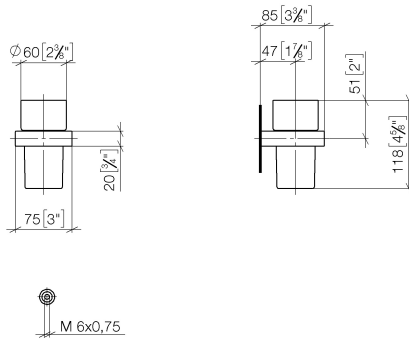

Tumbler holder wall model - Brushed Platinum

MEM

83 400 780

- crystal glass
- width 75mm
- height 118 mm
- 85mm projection

Fits: MEM, CL.1, CYO

	Brushed Platinum	83 400 780-06
	Chrome	83 400 780-00
	Platinum	83 400 780-08
	Dark Chrome	83 400 780-19
	Brushed Durabronze (23kt Gold)	83 400 780-28
	Brushed Champagne (22kt Gold)	83 400 780-46
	Champagne (22kt Gold)	83 400 780-47
	Brushed Dark Platinum	83 400 780-99

Tumbler holder wall model - Brushed Platinum

83 400 780

mm [inches]

83 400 780

Parts for other finishes can be found here: [Chrome](#)

Tumbler holder wall model - Brushed Platinum

MEM

83 400 780

Spare parts list

No.	Item Number	Name	Quantity used	Delivery time
	90 90 00 008 00 84	glass	8	2