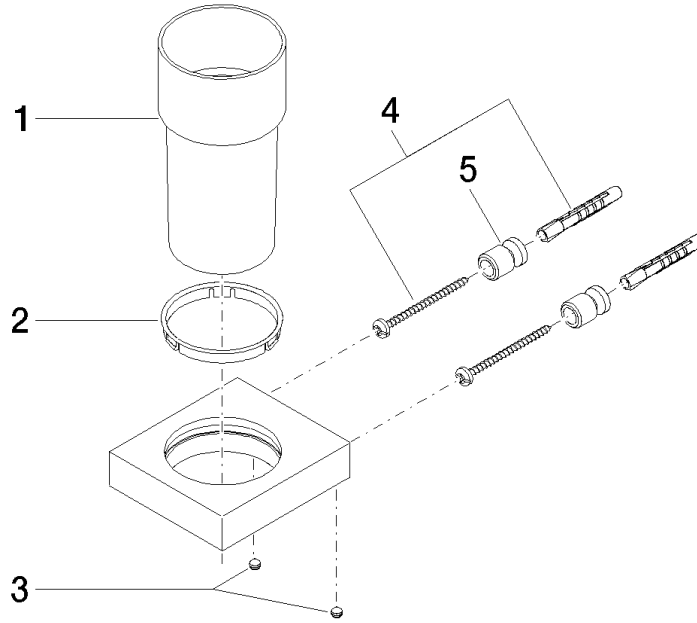

Tumbler holder wall model - Platinum

MEM

83 400 780

- crystal glass
- width 75mm
- height 118 mm
- 85mm projection

Fits: MEM, CL.1, CYO

	Platinum	83 400 780-08
	Chrome	83 400 780-00
	Brushed Platinum	83 400 780-06
	Dark Chrome	83 400 780-19
	Brushed Durabronze (23kt Gold)	83 400 780-28
	Brushed Champagne (22kt Gold)	83 400 780-46
	Champagne (22kt Gold)	83 400 780-47
	Brushed Dark Platinum	83 400 780-99

Tumbler holder wall model - Platinum

83 400 780

mm [inches]

83 400 780

Parts for other finishes can be found here: [Chrome](#)

Tumbler holder wall model - Platinum

MEM

83 400 780

Spare parts list

No.	Item Number	Name	Quantity used	Delivery time
	90 90 00 008 00 84	glass	8	2