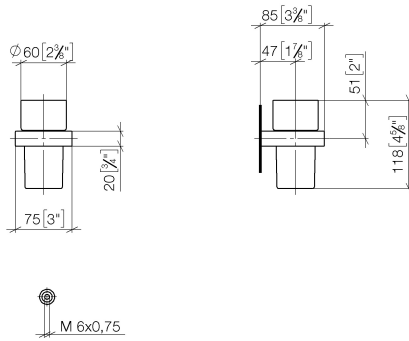

Tumbler holder wall model - Platinum

MEM

83 400 780

- crystal glass
- width 75mm
- height 118 mm
- 85mm projection

Fits: MEM, CL.1, CYO

	Platinum	83 400 780-08
	Chrome	83 400 780-00
	Brushed Platinum	83 400 780-06
	Dark Chrome	83 400 780-19
	Brushed Durabronze (23kt Gold)	83 400 780-28
	Brushed Champagne (22kt Gold)	83 400 780-46
	Champagne (22kt Gold)	83 400 780-47
	Brushed Dark Platinum	83 400 780-99

Tumbler holder wall model - Platinum

83 400 780

mm [inches]

83 400 780

Parts for other finishes can be found here: [Chrome](#)

Tumbler holder wall model - Platinum

MEM

83 400 780

Spare parts list

No.	Item Number	Name	Quantity used	Delivery time
	90 90 00 008 00 84	glass	8	2