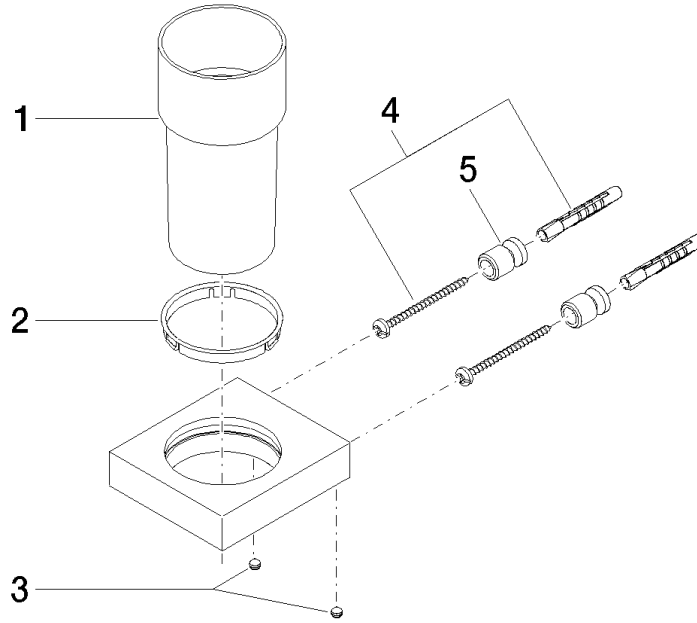

Tumbler holder wall model - Dark Chrome

MEM

83 400 780

- crystal glass
- width 75mm
- height 118 mm
- 85mm projection

Fits: MEM, CL.1, CYO

	Dark Chrome	83 400 780-19
	Chrome	83 400 780-00
	Brushed Platinum	83 400 780-06
	Platinum	83 400 780-08
	Brushed Durabronze (23kt Gold)	83 400 780-28
	Brushed Champagne (22kt Gold)	83 400 780-46
	Champagne (22kt Gold)	83 400 780-47
	Brushed Dark Platinum	83 400 780-99

Tumbler holder wall model - Dark Chrome

83 400 780

mm [inches]

83 400 780

Parts for other finishes can be found here: [Chrome](#)

## Tumbler holder wall model - Dark Chrome

---

MEM

83 400 780