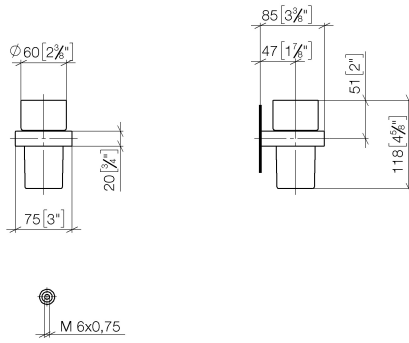

Tumbler holder wall model - Dark Chrome

MEM

83 400 780

- crystal glass
- width 75mm
- height 118 mm
- 85mm projection

Fits: MEM, CL.1, CYO

	Dark Chrome	83 400 780-19
	Chrome	83 400 780-00
	Brushed Platinum	83 400 780-06
	Platinum	83 400 780-08
	Brushed Durabronze (23kt Gold)	83 400 780-28
	Brushed Champagne (22kt Gold)	83 400 780-46
	Champagne (22kt Gold)	83 400 780-47
	Brushed Dark Platinum	83 400 780-99

Tumbler holder wall model - Dark Chrome

83 400 780

mm [inches]

83 400 780

Parts for other finishes can be found here: [Chrome](#)