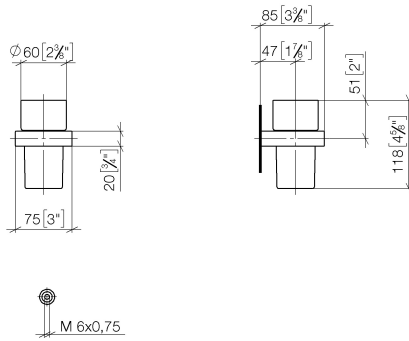

Tumbler holder wall model - Brushed Durabronz (23kt Gold)

MEM

83 400 780

- crystal glass
- width 75mm
- height 118 mm
- 85mm projection

Fits: MEM, CL.1, CYO

	Brushed Durabronz (23kt Gold)	83 400 780-28
	Chrome	83 400 780-00
	Brushed Platinum	83 400 780-06
	Platinum	83 400 780-08
	Dark Chrome	83 400 780-19
	Brushed Champagne (22kt Gold)	83 400 780-46
	Champagne (22kt Gold)	83 400 780-47
	Brushed Dark Platinum	83 400 780-99

Tumbler holder wall model - Brushed Durabronz (23kt Gold)

MEM

83 400 780

mm [inches]

83 400 780

Parts for other finishes can be found here: [Chrome](#)

Tumbler holder wall model - Brushed Durabrass (23kt Gold)

MEM

83 400 780

Spare parts list

No.	Item Number	Name	Quantity used	Delivery time
	90 90 00 008 00 84	glass	8	2