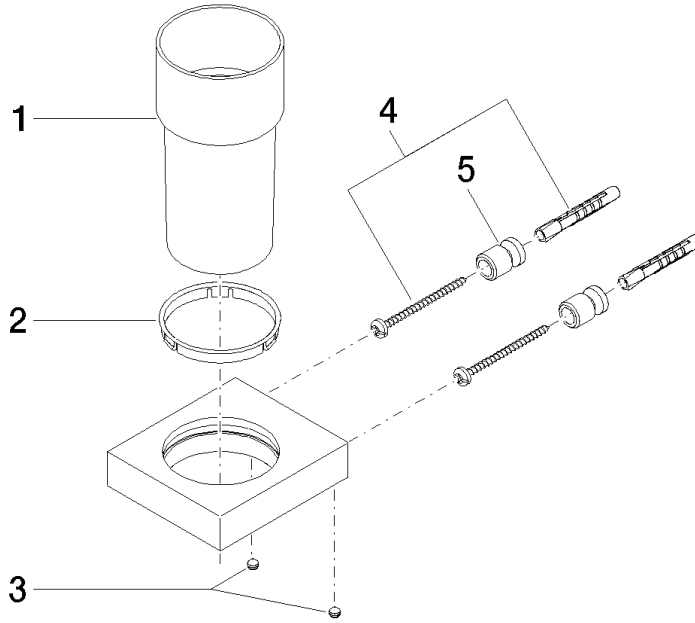

Tumbler holder wall model - Brushed Durabronz (23kt Gold)

MEM

83 400 780

- crystal glass
- width 75mm
- height 118 mm
- 85mm projection

Fits: MEM, CL.1, CYO

	Brushed Durabronz (23kt Gold)	83 400 780-28
	Chrome	83 400 780-00
	Brushed Platinum	83 400 780-06
	Platinum	83 400 780-08
	Dark Chrome	83 400 780-19
	Brushed Champagne (22kt Gold)	83 400 780-46
	Champagne (22kt Gold)	83 400 780-47
	Brushed Dark Platinum	83 400 780-99

Tumbler holder wall model - Brushed Durabronz (23kt Gold)

MEM

83 400 780

mm [inches]

83 400 780

Parts for other finishes can be found here: [Chrome](#)

Tumbler holder wall model - Brushed Durabrass (23kt Gold)

MEM

83 400 780

Spare parts list

No.	Item Number	Name	Quantity used	Delivery time
	90 90 00 008 00 84	glass	8	2