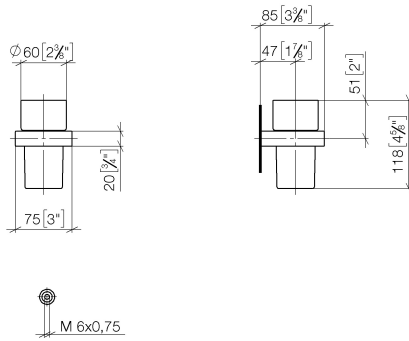

Tumbler holder wall model - Brushed Champagne (22kt Gold)

MEM

83 400 780

Fits: MEM, CL.1, CYO

- crystal glass
- width 75mm
- height 118 mm
- 85mm projection

	Brushed Champagne (22kt Gold)	83 400 780-46
	Chrome	83 400 780-00
	Brushed Platinum	83 400 780-06
	Platinum	83 400 780-08
	Dark Chrome	83 400 780-19
	Brushed Durabronze (23kt Gold)	83 400 780-28
	Champagne (22kt Gold)	83 400 780-47
	Brushed Dark Platinum	83 400 780-99

Tumbler holder wall model - Brushed Champagne (22kt Gold)

MEM

83 400 780

mm [inches]

83 400 780

Parts for other finishes can be found here: [Chrome](#)

Tumbler holder wall model - Brushed Champagne (22kt Gold)

MEM

83 400 780

**Spare parts list**

No.	Item Number	Name	Quantity used	Delivery time
	90 90 00 008 00 84	glass	8	2