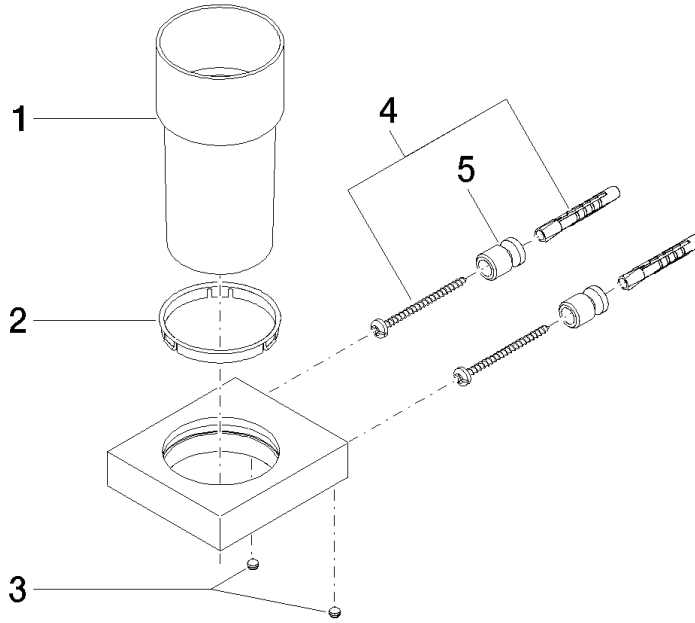

Tumbler holder wall model - Brushed Champagne (22kt Gold)

MEM

83 400 780

Fits: MEM, CL.1, CYO

- crystal glass
- width 75mm
- height 118 mm
- 85mm projection

	Brushed Champagne (22kt Gold)	83 400 780-46
	Chrome	83 400 780-00
	Brushed Platinum	83 400 780-06
	Platinum	83 400 780-08
	Dark Chrome	83 400 780-19
	Brushed Durabronze (23kt Gold)	83 400 780-28
	Champagne (22kt Gold)	83 400 780-47
	Brushed Dark Platinum	83 400 780-99

Tumbler holder wall model - Brushed Champagne (22kt Gold)

MEM

83 400 780

mm [inches]

83 400 780

Parts for other finishes can be found here: [Chrome](#)

Tumbler holder wall model - Brushed Champagne (22kt Gold)

MEM

83 400 780

**Spare parts list**

No.	Item Number	Name	Quantity used	Delivery time
	90 90 00 008 00 84	glass	8	2