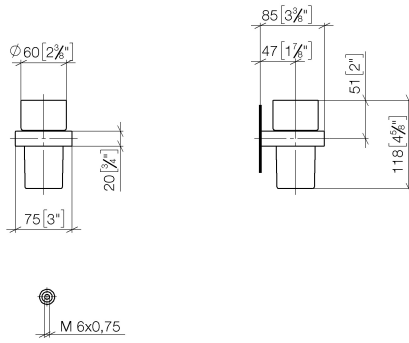

Tumbler holder wall model - Champagne (22kt Gold)

MEM

83 400 780

Fits: MEM, CL.1, CYO

- crystal glass
- width 75mm
- height 118 mm
- 85mm projection

	Champagne (22kt Gold)	83 400 780-47
	Chrome	83 400 780-00
	Brushed Platinum	83 400 780-06
	Platinum	83 400 780-08
	Dark Chrome	83 400 780-19
	Brushed Durabronze (23kt Gold)	83 400 780-28
	Brushed Champagne (22kt Gold)	83 400 780-46
	Brushed Dark Platinum	83 400 780-99

Tumbler holder wall model - Champagne (22kt Gold)

83 400 780

mm [inches]

83 400 780

Parts for other finishes can be found here: [Chrome](#)

### Spare parts list

No.	Item Number	Name	Quantity used	Delivery time
	90 90 00 008 00 84	glass	8	2