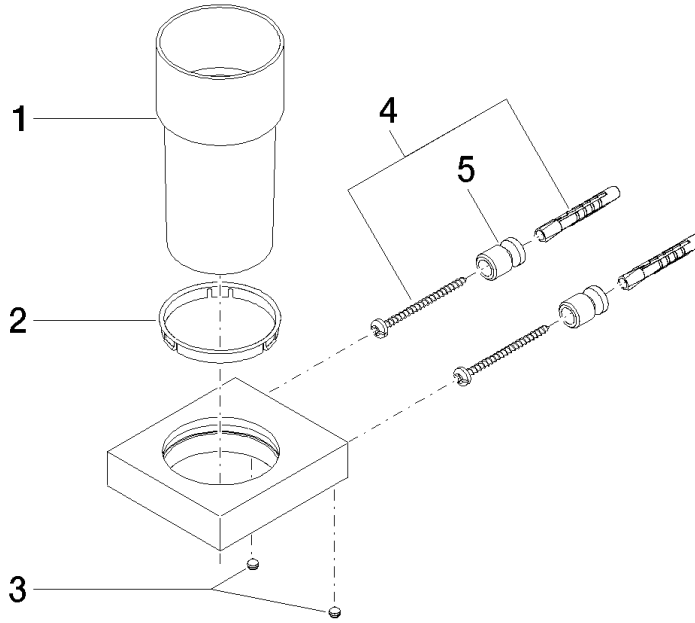

Tumbler holder wall model - Champagne (22kt Gold)

MEM

83 400 780

Fits: MEM, CL.1, CYO

- crystal glass
- width 75mm
- height 118 mm
- 85mm projection

	Champagne (22kt Gold)	83 400 780-47
	Chrome	83 400 780-00
	Brushed Platinum	83 400 780-06
	Platinum	83 400 780-08
	Dark Chrome	83 400 780-19
	Brushed Durabronze (23kt Gold)	83 400 780-28
	Brushed Champagne (22kt Gold)	83 400 780-46
	Brushed Dark Platinum	83 400 780-99

Tumbler holder wall model - Champagne (22kt Gold)

83 400 780

mm [inches]

83 400 780

Parts for other finishes can be found here: [Chrome](#)

## Tumbler holder wall model - Champagne (22kt Gold)

MEM

83 400 780

### Spare parts list

No.	Item Number	Name	Quantity used	Delivery time
	90 90 00 008 00 84	glass	8	2