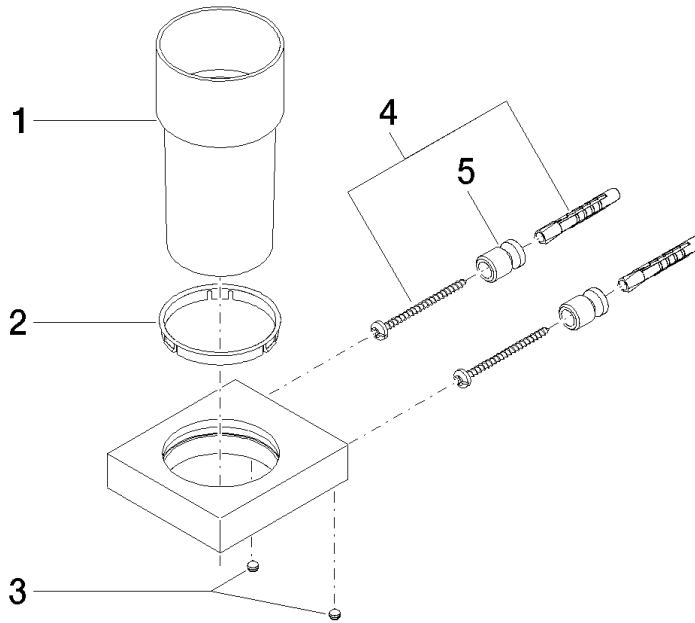

Tumbler holder wall model - Brushed Dark Platinum

MEM

83 400 780

- crystal glass
- width 75mm
- height 118 mm
- 85mm projection

Fits: MEM, CL.1, CYO

	Brushed Dark Platinum	83 400 780-99
	Chrome	83 400 780-00
	Brushed Platinum	83 400 780-06
	Platinum	83 400 780-08
	Dark Chrome	83 400 780-19
	Brushed Durabronze (23kt Gold)	83 400 780-28
	Brushed Champagne (22kt Gold)	83 400 780-46
	Champagne (22kt Gold)	83 400 780-47

Tumbler holder wall model - Brushed Dark Platinum

83 400 780

mm [inches]

83 400 780

Parts for other finishes can be found here: [Chrome](#)

### Spare parts list

No.	Item Number	Name	Quantity used	Delivery time
	90 90 00 008 00 84	glass	8	2