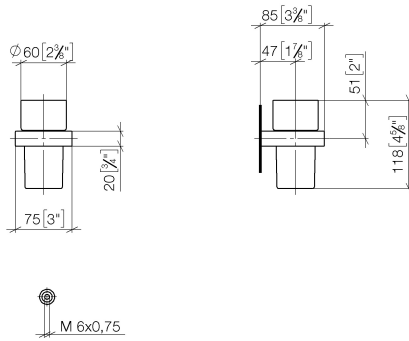

Tumbler holder wall model - Brushed Dark Platinum

MEM

83 400 780

- crystal glass
- width 75mm
- height 118 mm
- 85mm projection

Fits: MEM, CL.1, CYO

	Brushed Dark Platinum	83 400 780-99
	Chrome	83 400 780-00
	Brushed Platinum	83 400 780-06
	Platinum	83 400 780-08
	Dark Chrome	83 400 780-19
	Brushed Durabronze (23kt Gold)	83 400 780-28
	Brushed Champagne (22kt Gold)	83 400 780-46
	Champagne (22kt Gold)	83 400 780-47

Tumbler holder wall model - Brushed Dark Platinum

83 400 780

mm [inches]

83 400 780

Parts for other finishes can be found here: [Chrome](#)

### Spare parts list

No.	Item Number	Name	Quantity used	Delivery time
	90 90 00 008 00 84	glass	8	2