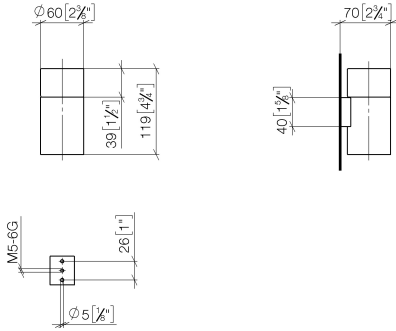

**Tumbler holder wall model - Chrome**

MADISON

83 401 979

- crystal glass brush holder, matte
- width 60mm
- height 120 mm
- 110mm projection

Fits: MADISON, MEM, TARA, CL.1, LISSÉ,  
VAIA, META, CYO

	Chrome	83 401 979-00
	Brushed Platinum	83 401 979-06
	Platinum	83 401 979-08
	Durabress (23kt Gold)	83 401 979-09
	Dark Chrome	83 401 979-19
	Light Gold	83 401 979-26
	Brushed Light Gold	83 401 979-27
	Brushed Durabress (23kt Gold)	83 401 979-28
	Matte Black	83 401 979-33
	Brushed Bronze	83 401 979-42
	Brushed Champagne (22kt Gold)	83 401 979-46
	Champagne (22kt Gold)	83 401 979-47
	Brushed Chrome	83 401 979-93
	Brushed Dark Platinum	83 401 979-99

**Recommended miscellaneous**

**Crystal tumbler -**

08 90 00 008  
82

83 401 979

mm [inches]

83 401 979

Product version from 10/1/2023

Tumbler holder wall model - Chrome

MADISON

83 401 979

**Spare parts list**

**Product version from 10/1/2023**

No.	Item Number	Name	Quantity used	Delivery time
	08 90 00 008 82	Crystal tumbler -	5	2