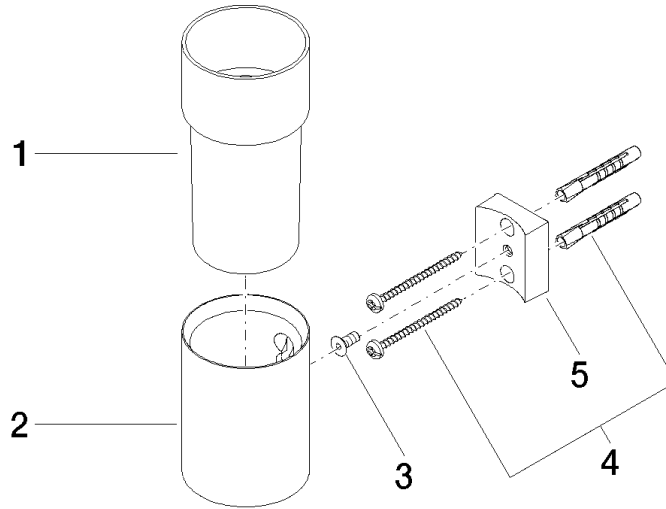

**Tumbler holder wall model - Chrome**

MADISON

83 401 979

- crystal glass brush holder, matte
- width 60mm
- height 120 mm
- 110mm projection

Fits: MADISON, MEM, TARA, CL.1, LISSÉ,  
VAIA, META, CYO

	Chrome	83 401 979-00
	Brushed Platinum	83 401 979-06
	Platinum	83 401 979-08
	Durabress (23kt Gold)	83 401 979-09
	Dark Chrome	83 401 979-19
	Light Gold	83 401 979-26
	Brushed Light Gold	83 401 979-27
	Brushed Durabress (23kt Gold)	83 401 979-28
	Matte Black	83 401 979-33
	Brushed Bronze	83 401 979-42
	Brushed Champagne (22kt Gold)	83 401 979-46
	Champagne (22kt Gold)	83 401 979-47
	Brushed Chrome	83 401 979-93
	Brushed Dark Platinum	83 401 979-99

**Recommended miscellaneous**

**Crystal tumbler -**

08 90 00 008  
82

83 401 979

mm [inches]

83 401 979

Product version from 10/1/2023

Tumbler holder wall model - Chrome

MADISON

83 401 979

**Spare parts list**

**Product version from 10/1/2023**

No.	Item Number	Name	Quantity used	Delivery time
	08 90 00 008 82	Crystal tumbler -	5	2