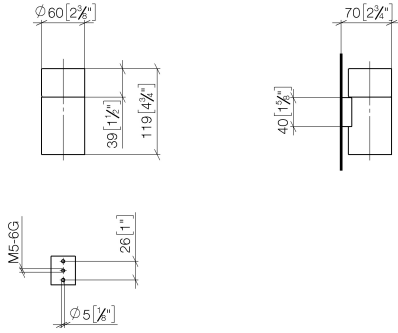

Tumbler holder wall model - Dark Chrome

83 401 979

- crystal glass brush holder, matte
- width 60mm
- height 120 mm
- 110mm projection

	Dark Chrome	83 401 979-19
	Chrome	83 401 979-00
	Brushed Platinum	83 401 979-06
	Platinum	83 401 979-08
	Durabrand (23kt Gold)	83 401 979-09
	Light Gold	83 401 979-26
	Brushed Light Gold	83 401 979-27
	Brushed Durabrand (23kt Gold)	83 401 979-28
	Matte Black	83 401 979-33
	Brushed Bronze	83 401 979-42
	Brushed Champagne (22kt Gold)	83 401 979-46
	Champagne (22kt Gold)	83 401 979-47
	Brushed Chrome	83 401 979-93
	Brushed Dark Platinum	83 401 979-99

Recommended miscellaneous

Crystal tumbler -

08 90 00 008
82

Tumbler holder wall model - Dark Chrome

83 401 979

mm [inches]

Tumbler holder wall model - Dark Chrome

83 401 979