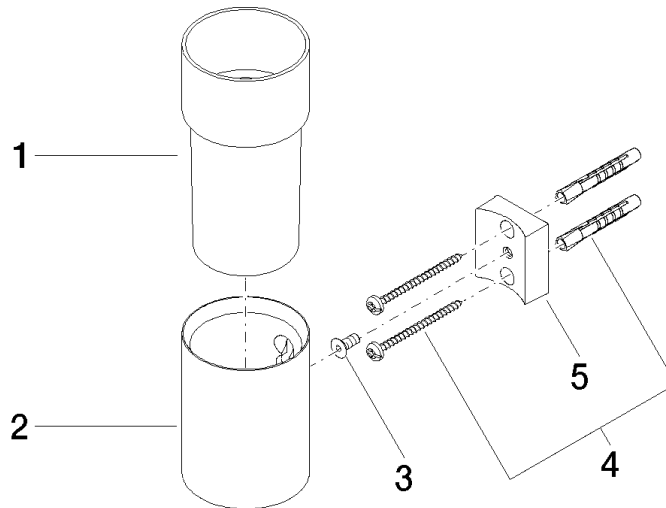

Tumbler holder wall model - Brushed Chrome

MADISON

83 401 979

- crystal glass brush holder, matte
- width 60mm
- height 120 mm
- 110mm projection

Fits: MADISON, MEM, TARA, CL.1, LISSÉ,
VAIA, META, CYO

	Brushed Chrome	83 401 979-93
	Chrome	83 401 979-00
	Brushed Platinum	83 401 979-06
	Platinum	83 401 979-08
	Durabress (23kt Gold)	83 401 979-09
	Dark Chrome	83 401 979-19
	Light Gold	83 401 979-26
	Brushed Light Gold	83 401 979-27
	Brushed Durabress (23kt Gold)	83 401 979-28
	Matte Black	83 401 979-33
	Brushed Bronze	83 401 979-42
	Brushed Champagne (22kt Gold)	83 401 979-46
	Champagne (22kt Gold)	83 401 979-47
	Brushed Dark Platinum	83 401 979-99

83 401 979

mm [inches]

83 401 979

Product version from 10/1/2023

Parts for other finishes can be found here: [Chrome](#)

Tumbler holder wall model - Brushed Chrome

MADISON

83 401 979

Spare parts list

Product version from 10/1/2023

No.	Item Number	Name	Quantity used	Delivery time
	08 90 00 008 82	Crystal tumbler -	5	2