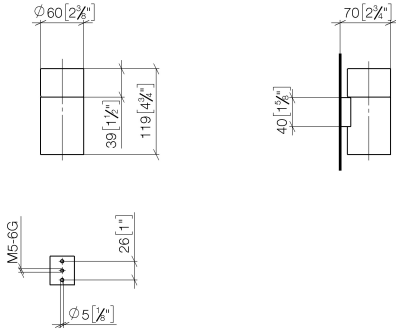

Tumbler holder wall model - Brushed Chrome

MADISON

83 401 979

- crystal glass brush holder, matte
- width 60mm
- height 120 mm
- 110mm projection

Fits: MADISON, MEM, TARA, CL.1, LISSÉ,
VAIA, META, CYO

	Brushed Chrome	83 401 979-93
	Chrome	83 401 979-00
	Brushed Platinum	83 401 979-06
	Platinum	83 401 979-08
	Durabress (23kt Gold)	83 401 979-09
	Dark Chrome	83 401 979-19
	Light Gold	83 401 979-26
	Brushed Light Gold	83 401 979-27
	Brushed Durabress (23kt Gold)	83 401 979-28
	Matte Black	83 401 979-33
	Brushed Bronze	83 401 979-42
	Brushed Champagne (22kt Gold)	83 401 979-46
	Champagne (22kt Gold)	83 401 979-47
	Brushed Dark Platinum	83 401 979-99

83 401 979

mm [inches]

83 401 979

Product version from 10/1/2023

Parts for other finishes can be found here: [Chrome](#)

Tumbler holder wall model - Brushed Chrome

MADISON

83 401 979

Spare parts list

Product version from 10/1/2023

No.	Item Number	Name	Quantity used	Delivery time
	08 90 00 008 82	Crystal tumbler -	5	2