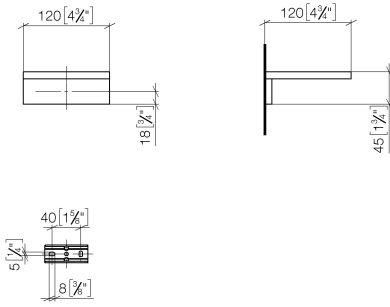

**Soap dish wall model - Chrome**

MEM

83 410 780

- width 120mm
- height 45 mm
- 120mm projection

Fits: MEM, CYO

	Chrome	83 410 780-00
	Brushed Platinum	83 410 780-06
	Platinum	83 410 780-08
	Dark Chrome	83 410 780-19
	Brushed Durabronze (23kt Gold)	83 410 780-28
	Brushed Champagne (22kt Gold)	83 410 780-46
	Champagne (22kt Gold)	83 410 780-47
	Brushed Dark Platinum	83 410 780-99

# Soap dish wall model - Chrome

MEM

83 410 780

mm [inches]

83 410 780

Parts for other  
finishes can be found  
here: Brushed  
Platinum

## Soap dish wall model - Chrome

MEM

83 410 780