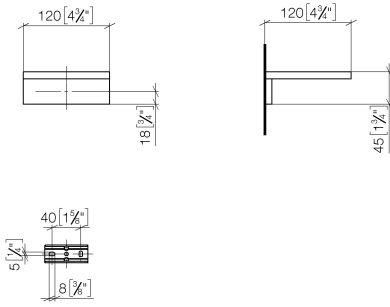

Soap dish wall model - Brushed Platinum

MEM

83 410 780

- width 120mm
- height 45 mm
- 120mm projection

Fits: MEM, CYO

	Brushed Platinum	83 410 780-06
	Chrome	83 410 780-00
	Platinum	83 410 780-08
	Dark Chrome	83 410 780-19
	Brushed Durabronze (23kt Gold)	83 410 780-28
	Brushed Champagne (22kt Gold)	83 410 780-46
	Champagne (22kt Gold)	83 410 780-47
	Brushed Dark Platinum	83 410 780-99

Soap dish wall model - Brushed Platinum

MEM

83 410 780

mm [inches]

83 410 780

Parts for other
finishes can be found
here: [Chrome](#)

Soap dish wall model - Brushed Platinum

MEM

83 410 780

Spare parts list

No.	Item Number	Name	Quantity used	Delivery time
	08 17 78 601-06	dish	8	60