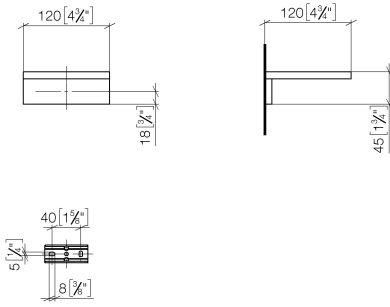

Soap dish wall model - Dark Chrome

MEM

83 410 780

- width 120mm
- height 45 mm
- 120mm projection

Fits: MEM, CYO

	Dark Chrome	83 410 780-19
	Chrome	83 410 780-00
	Brushed Platinum	83 410 780-06
	Platinum	83 410 780-08
	Brushed Durabronze (23kt Gold)	83 410 780-28
	Brushed Champagne (22kt Gold)	83 410 780-46
	Champagne (22kt Gold)	83 410 780-47
	Brushed Dark Platinum	83 410 780-99

Soap dish wall model - Dark Chrome

MEM

83 410 780

mm [inches]

83 410 780

Parts for other
finishes can be found
here: [Chrome](#)

Soap dish wall model - Dark Chrome

MEM