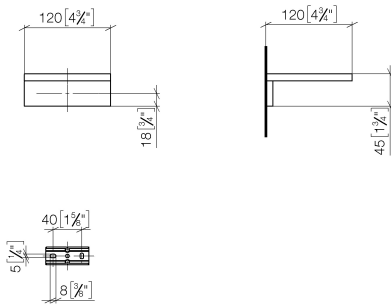

Soap dish wall model - Brushed Durabron (23kt Gold)

MEM

83 410 780

- width 120mm
- height 45 mm
- 120mm projection

Fits: MEM, CYO

	Brushed Durabron (23kt Gold)	83 410 780-28
	Chrome	83 410 780-00
	Brushed Platinum	83 410 780-06
	Platinum	83 410 780-08
	Dark Chrome	83 410 780-19
	Brushed Champagne (22kt Gold)	83 410 780-46
	Champagne (22kt Gold)	83 410 780-47
	Brushed Dark Platinum	83 410 780-99

83 410 780

mm [inches]

83 410 780

Parts for other
finishes can be found
here: Chrome

Soap dish wall model - Brushed Durabross (23kt Gold)

MEM

83 410 780

Spare parts list