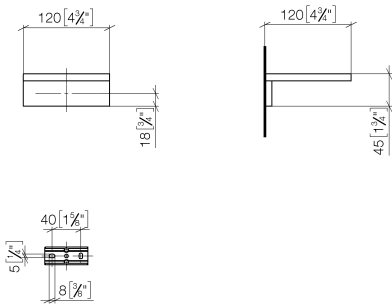

Soap dish wall model - Brushed Champagne (22kt Gold)

MEM

83 410 780

- width 120mm
- height 45 mm
- 120mm projection

Fits: MEM, CYO

| | | |
|--|--------------------------------|---------------|
|  | Brushed Champagne (22kt Gold) | 83 410 780-46 |
|  | Chrome | 83 410 780-00 |
|  | Brushed Platinum | 83 410 780-06 |
|  | Platinum | 83 410 780-08 |
|  | Dark Chrome | 83 410 780-19 |
|  | Brushed Durabronze (23kt Gold) | 83 410 780-28 |
|  | Champagne (22kt Gold) | 83 410 780-47 |
|  | Brushed Dark Platinum | 83 410 780-99 |

Soap dish wall model - Brushed Champagne (22kt Gold)

MEM

83 410 780

mm [inches]

83 410 780

Parts for other
finishes can be found
here: [Chrome](#)

Soap dish wall model - Brushed Champagne (22kt Gold)

MEM