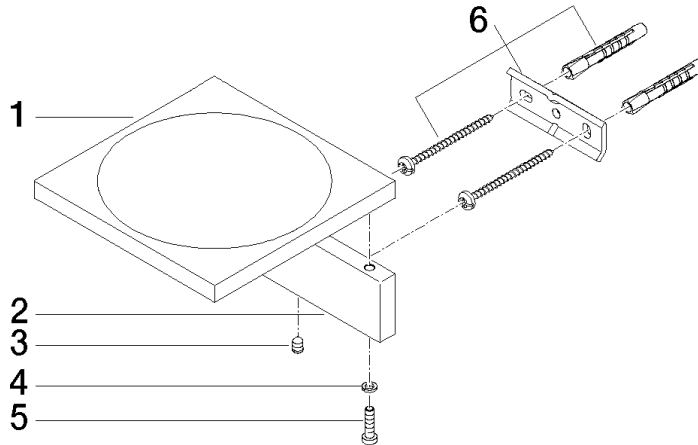

Soap dish wall model - Brushed Dark Platinum

MEM

83 410 780

- width 120mm
- height 45 mm
- 120mm projection

Fits: MEM, CYO

	Brushed Dark Platinum	83 410 780-99
	Chrome	83 410 780-00
	Brushed Platinum	83 410 780-06
	Platinum	83 410 780-08
	Dark Chrome	83 410 780-19
	Brushed Durabross (23kt Gold)	83 410 780-28
	Brushed Champagne (22kt Gold)	83 410 780-46
	Champagne (22kt Gold)	83 410 780-47

Soap dish wall model - Brushed Dark Platinum

83 410 780

mm [inches]

83 410 780

Parts for other
finishes can be found
here: [Chrome](#)

Soap dish wall model - Brushed Dark Platinum

MEM

83 410 780