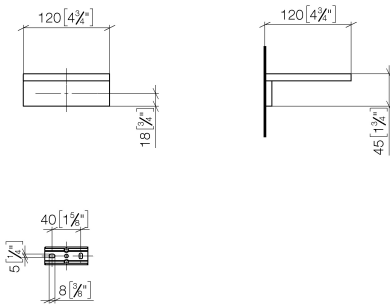

Soap dish wall model - Brushed Dark Platinum

MEM

83 410 780

- width 120mm
- height 45 mm
- 120mm projection

Fits: MEM, CYO

	Brushed Dark Platinum	83 410 780-99
	Chrome	83 410 780-00
	Brushed Platinum	83 410 780-06
	Platinum	83 410 780-08
	Dark Chrome	83 410 780-19
	Brushed Durabross (23kt Gold)	83 410 780-28
	Brushed Champagne (22kt Gold)	83 410 780-46
	Champagne (22kt Gold)	83 410 780-47

Soap dish wall model - Brushed Dark Platinum

83 410 780

mm [inches]

83 410 780

Parts for other
finishes can be found
here: [Chrome](#)

Soap dish wall model - Brushed Dark Platinum

MEM

83 410 780