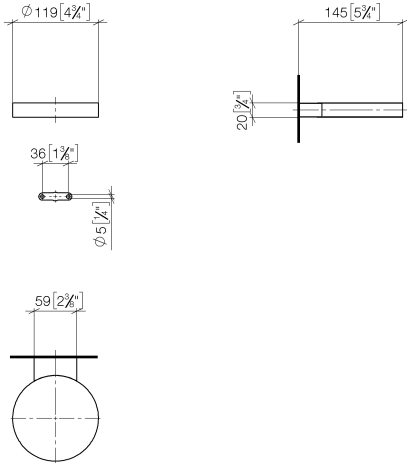

83 410 979

- width 120mm
- height 20 mm
- 145mm projection

Fits: MADISON, MEM, TARA, CL.1, LISSÉ,
VAIA, META, CYO

	Platinum	83 410 979-08
	Chrome	83 410 979-00
	Brushed Platinum	83 410 979-06
	Durabress (23kt Gold)	83 410 979-09
	Dark Chrome	83 410 979-19
	Light Gold	83 410 979-26
	Brushed Light Gold	83 410 979-27
	Brushed Durabress (23kt Gold)	83 410 979-28
	Matte Black	83 410 979-33
	Brushed Bronze	83 410 979-42
	Brushed Champagne (22kt Gold)	83 410 979-46
	Champagne (22kt Gold)	83 410 979-47
	Brushed Chrome	83 410 979-93
	Brushed Dark Platinum	83 410 979-99

83 410 979

mm [inches]

83 410 979

Product version from 10/1/2023

Parts for other
finishes can be found
here: [Chrome](#)

Soap dish wall model - Platinum

MADISON

83 410 979

Spare parts list

Product version from 10/1/2023

No.	Item Number	Name	Quantity used	Delivery time
	08 17 97 570-08	dish	7	40