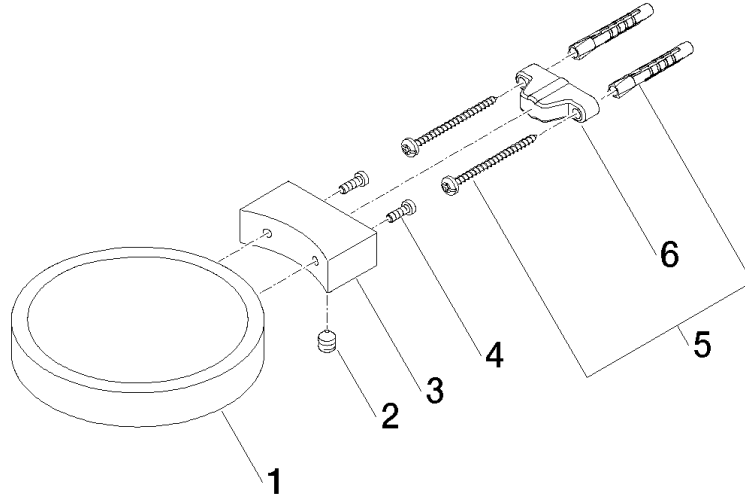

Soap dish wall model - Dark Chrome

MADISON

83 410 979

- width 120mm
- height 20 mm
- 145mm projection

Fits: MADISON, MEM, TARA, CL.1, LISSÉ,
VAIA, META, CYO

| | | |
|--|--------------------------------|---------------|
|  | Dark Chrome | 83 410 979-19 |
|  | Chrome | 83 410 979-00 |
|  | Brushed Platinum | 83 410 979-06 |
|  | Platinum | 83 410 979-08 |
|  | Durabronze (23kt Gold) | 83 410 979-09 |
|  | Light Gold | 83 410 979-26 |
|  | Brushed Light Gold | 83 410 979-27 |
|  | Brushed Durabronze (23kt Gold) | 83 410 979-28 |
|  | Matte Black | 83 410 979-33 |
|  | Brushed Bronze | 83 410 979-42 |
|  | Brushed Champagne (22kt Gold) | 83 410 979-46 |
|  | Champagne (22kt Gold) | 83 410 979-47 |
|  | Brushed Chrome | 83 410 979-93 |
|  | Brushed Dark Platinum | 83 410 979-99 |

83 410 979

mm [inches]

83 410 979

Parts for other
finishes can be found
here: [Chrome](#)

Spare parts list