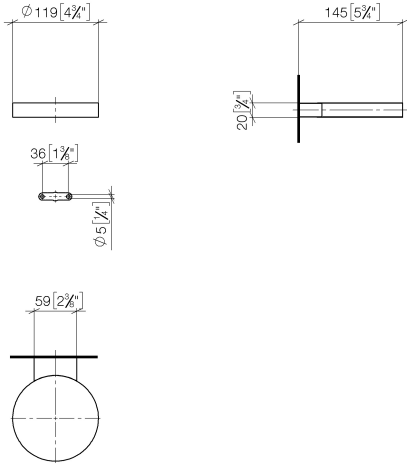

Soap dish wall model - Dark Chrome

MADISON

83 410 979

- width 120mm
- height 20 mm
- 145mm projection

Fits: MADISON, MEM, TARA, CL.1, LISSÉ,
VAIA, META, CYO

| | | |
|--|--------------------------------|---------------|
|  | Dark Chrome | 83 410 979-19 |
|  | Chrome | 83 410 979-00 |
|  | Brushed Platinum | 83 410 979-06 |
|  | Platinum | 83 410 979-08 |
|  | Durabronze (23kt Gold) | 83 410 979-09 |
|  | Light Gold | 83 410 979-26 |
|  | Brushed Light Gold | 83 410 979-27 |
|  | Brushed Durabronze (23kt Gold) | 83 410 979-28 |
|  | Matte Black | 83 410 979-33 |
|  | Brushed Bronze | 83 410 979-42 |
|  | Brushed Champagne (22kt Gold) | 83 410 979-46 |
|  | Champagne (22kt Gold) | 83 410 979-47 |
|  | Brushed Chrome | 83 410 979-93 |
|  | Brushed Dark Platinum | 83 410 979-99 |

83 410 979

mm [inches]

83 410 979

Parts for other
finishes can be found
here: [Chrome](#)

Spare parts list