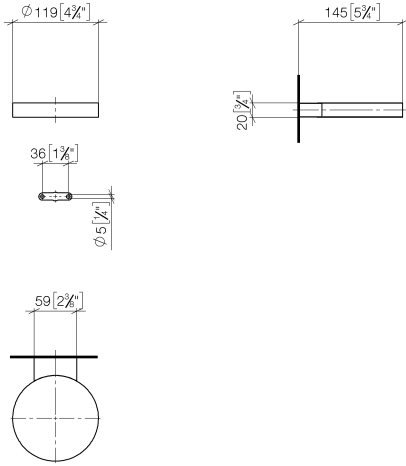

83 410 979

- width 120mm
- height 20 mm
- 145mm projection

Fits: MADISON, MEM, TARA, CL.1, LISSÉ,  
VAIA, META, CYO

	Light Gold	83 410 979-26
	Chrome	83 410 979-00
	Brushed Platinum	83 410 979-06
	Platinum	83 410 979-08
	Durabronze (23kt Gold)	83 410 979-09
	Dark Chrome	83 410 979-19
	Brushed Light Gold	83 410 979-27
	Brushed Durabronze (23kt Gold)	83 410 979-28
	Matte Black	83 410 979-33
	Brushed Bronze	83 410 979-42
	Brushed Champagne (22kt Gold)	83 410 979-46
	Champagne (22kt Gold)	83 410 979-47
	Brushed Chrome	83 410 979-93
	Brushed Dark Platinum	83 410 979-99

83 410 979

mm [inches]

83 410 979

**Product version from 10/1/2023**

Parts for other  
finishes can be found  
here: [Chrome](#)

Soap dish wall model - Light Gold

MADISON

83 410 979