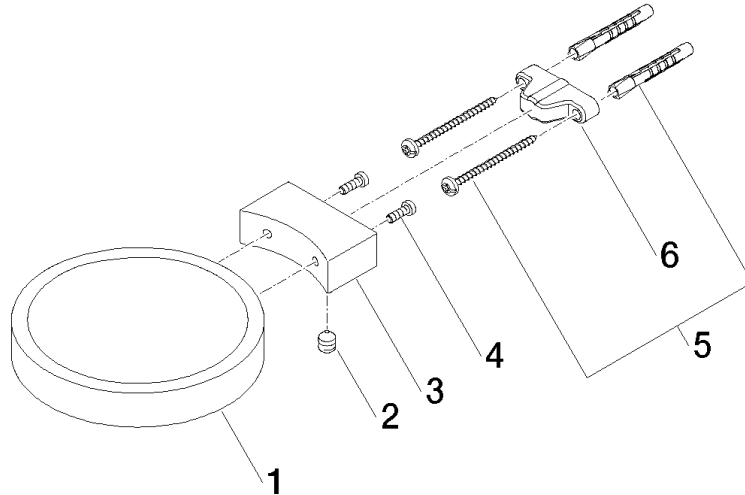

83 410 979

- width 120mm
- height 20 mm
- 145mm projection

Fits: MADISON, MEM, TARA, CL.1, LISSÉ,  
VAIA, META, CYO

	Light Gold	83 410 979-26
	Chrome	83 410 979-00
	Brushed Platinum	83 410 979-06
	Platinum	83 410 979-08
	Durabronze (23kt Gold)	83 410 979-09
	Dark Chrome	83 410 979-19
	Brushed Light Gold	83 410 979-27
	Brushed Durabronze (23kt Gold)	83 410 979-28
	Matte Black	83 410 979-33
	Brushed Bronze	83 410 979-42
	Brushed Champagne (22kt Gold)	83 410 979-46
	Champagne (22kt Gold)	83 410 979-47
	Brushed Chrome	83 410 979-93
	Brushed Dark Platinum	83 410 979-99

83 410 979

mm [inches]

83 410 979

**Product version from 10/1/2023**

Parts for other  
finishes can be found  
here: [Chrome](#)

Soap dish wall model - Light Gold

MADISON

83 410 979