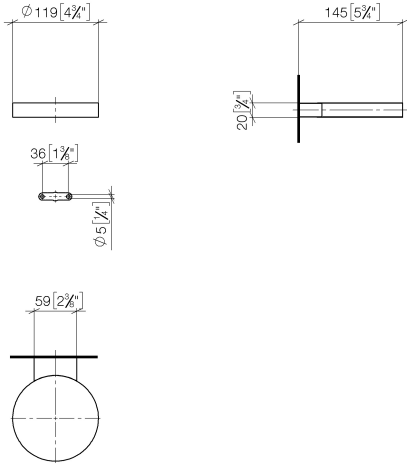

Soap dish wall model - Brushed Light Gold

MADISON

83 410 979

- width 120mm
- height 20 mm
- 145mm projection

Fits: MADISON, MEM, TARA, CL.1, LISSÉ,  
VAIA, META, CYO

	Brushed Light Gold	83 410 979-27
	Chrome	83 410 979-00
	Brushed Platinum	83 410 979-06
	Platinum	83 410 979-08
	Durabress (23kt Gold)	83 410 979-09
	Dark Chrome	83 410 979-19
	Light Gold	83 410 979-26
	Brushed Durabress (23kt Gold)	83 410 979-28
	Matte Black	83 410 979-33
	Brushed Bronze	83 410 979-42
	Brushed Champagne (22kt Gold)	83 410 979-46
	Champagne (22kt Gold)	83 410 979-47
	Brushed Chrome	83 410 979-93
	Brushed Dark Platinum	83 410 979-99

83 410 979

mm [inches]

83 410 979

**Product version from 10/1/2023**

Parts for other  
finishes can be found  
here: [Chrome](#)

Soap dish wall model - Brushed Light Gold

MADISON

83 410 979