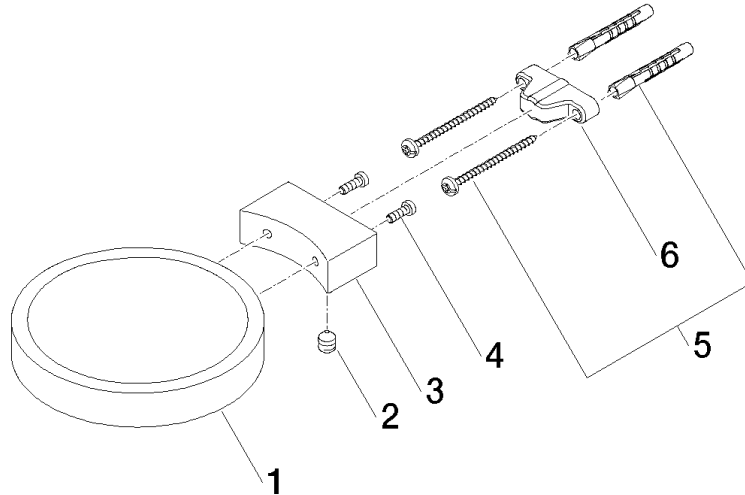

Soap dish wall model - Brushed Light Gold

MADISON

83 410 979

- width 120mm
- height 20 mm
- 145mm projection

Fits: MADISON, MEM, TARA, CL.1, LISSÉ,  
VAIA, META, CYO

	Brushed Light Gold	83 410 979-27
	Chrome	83 410 979-00
	Brushed Platinum	83 410 979-06
	Platinum	83 410 979-08
	Durabress (23kt Gold)	83 410 979-09
	Dark Chrome	83 410 979-19
	Light Gold	83 410 979-26
	Brushed Durabress (23kt Gold)	83 410 979-28
	Matte Black	83 410 979-33
	Brushed Bronze	83 410 979-42
	Brushed Champagne (22kt Gold)	83 410 979-46
	Champagne (22kt Gold)	83 410 979-47
	Brushed Chrome	83 410 979-93
	Brushed Dark Platinum	83 410 979-99

83 410 979

mm [inches]

83 410 979

**Product version from 10/1/2023**

Parts for other  
finishes can be found  
here: [Chrome](#)

Soap dish wall model - Brushed Light Gold

MADISON

83 410 979