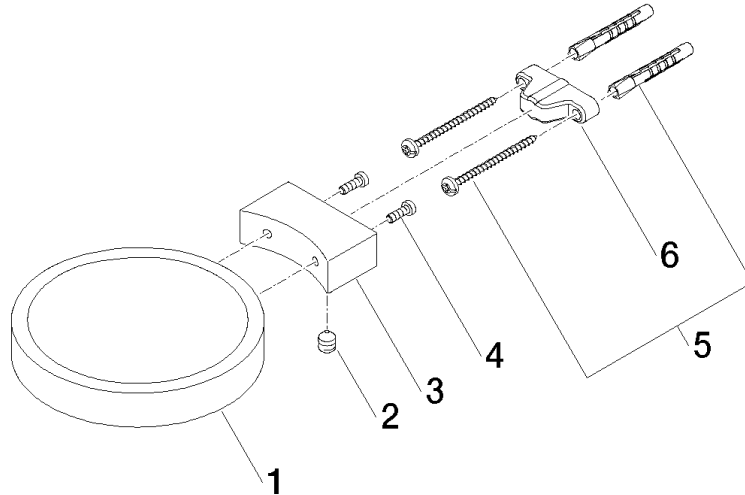

**Soap dish wall model - Brushed Durabronz (23kt Gold)**

MADISON

83 410 979

- width 120mm
- height 20 mm
- 145mm projection

Fits: MADISON, MEM, TARA, CL.1, LISSÉ,  
VAIA, META, CYO

	Brushed Durabronz (23kt Gold)	83 410 979-28
	Chrome	83 410 979-00
	Brushed Platinum	83 410 979-06
	Platinum	83 410 979-08
	Durabronz (23kt Gold)	83 410 979-09
	Dark Chrome	83 410 979-19
	Light Gold	83 410 979-26
	Brushed Light Gold	83 410 979-27
	Matte Black	83 410 979-33
	Brushed Bronze	83 410 979-42
	Brushed Champagne (22kt Gold)	83 410 979-46
	Champagne (22kt Gold)	83 410 979-47
	Brushed Chrome	83 410 979-93
	Brushed Dark Platinum	83 410 979-99

83 410 979

mm [inches]

83 410 979

**Product version from 10/1/2023**

Parts for other  
finishes can be found  
here: [Chrome](#)

Soap dish wall model - Brushed Durabross (23kt Gold)

MADISON

83 410 979

**Spare parts list**

**Product version from 10/1/2023**

No.	Item Number	Name	Quantity used	Delivery time
	08 17 97 570-28	dish	7	20