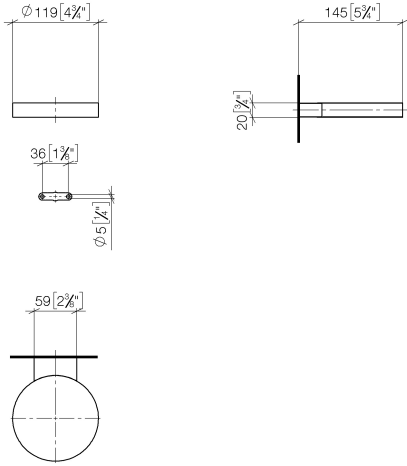

83 410 979

- width 120mm
- height 20 mm
- 145mm projection

Fits: MADISON, MEM, TARA, CL.1, LISSÉ,  
VAIA, META, CYO

	Matte Black	83 410 979-33
	Chrome	83 410 979-00
	Brushed Platinum	83 410 979-06
	Platinum	83 410 979-08
	Durabress (23kt Gold)	83 410 979-09
	Dark Chrome	83 410 979-19
	Light Gold	83 410 979-26
	Brushed Light Gold	83 410 979-27
	Brushed Durabress (23kt Gold)	83 410 979-28
	Brushed Bronze	83 410 979-42
	Brushed Champagne (22kt Gold)	83 410 979-46
	Champagne (22kt Gold)	83 410 979-47
	Brushed Chrome	83 410 979-93
	Brushed Dark Platinum	83 410 979-99

83 410 979

mm [inches]

83 410 979

**Product version from 10/1/2023**

Parts for other  
finishes can be found  
here: [Chrome](#)

Soap dish wall model - Matte Black

MADISON

83 410 979