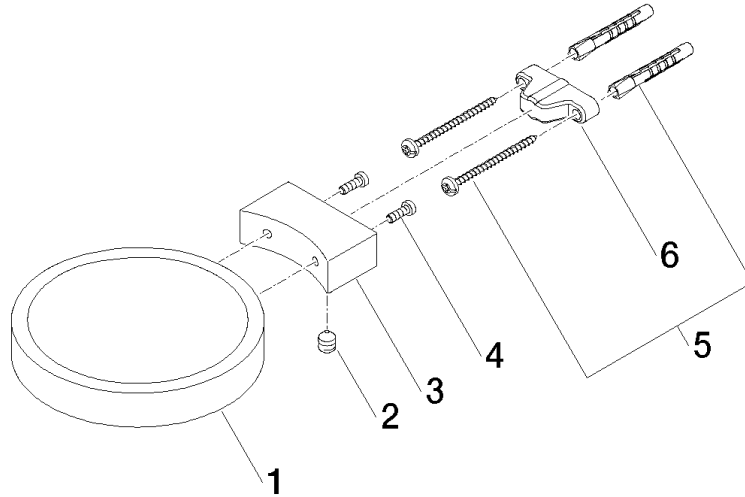

83 410 979

- width 120mm
- height 20 mm
- 145mm projection

Fits: MADISON, MEM, TARA, CL.1, LISSÉ,  
VAIA, META, CYO

	Matte Black	83 410 979-33
	Chrome	83 410 979-00
	Brushed Platinum	83 410 979-06
	Platinum	83 410 979-08
	Durabress (23kt Gold)	83 410 979-09
	Dark Chrome	83 410 979-19
	Light Gold	83 410 979-26
	Brushed Light Gold	83 410 979-27
	Brushed Durabress (23kt Gold)	83 410 979-28
	Brushed Bronze	83 410 979-42
	Brushed Champagne (22kt Gold)	83 410 979-46
	Champagne (22kt Gold)	83 410 979-47
	Brushed Chrome	83 410 979-93
	Brushed Dark Platinum	83 410 979-99

83 410 979

mm [inches]

83 410 979

**Product version from 10/1/2023**

Parts for other  
finishes can be found  
here: [Chrome](#)

Soap dish wall model - Matte Black

MADISON

83 410 979