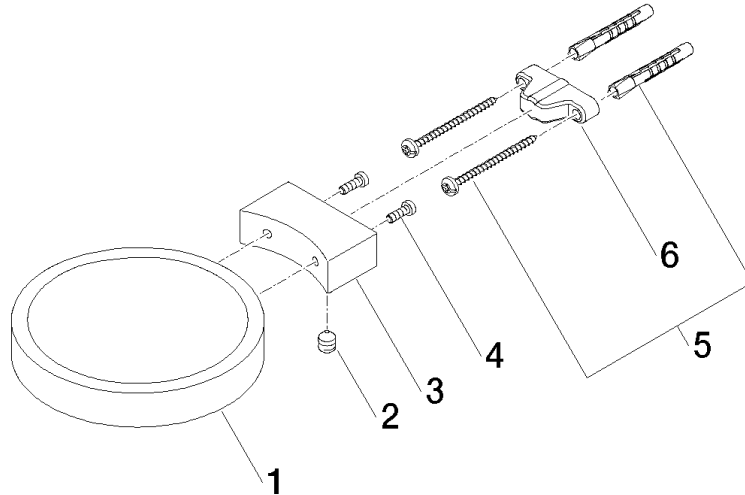

Soap dish wall model - Brushed Bronze

MADISON

83 410 979

- width 120mm
- height 20 mm
- 145mm projection

Fits: MADISON, MEM, TARA, CL.1, LISSÉ,
VAIA, META, CYO

	Brushed Bronze	83 410 979-42
	Chrome	83 410 979-00
	Brushed Platinum	83 410 979-06
	Platinum	83 410 979-08
	Durabronze (23kt Gold)	83 410 979-09
	Dark Chrome	83 410 979-19
	Light Gold	83 410 979-26
	Brushed Light Gold	83 410 979-27
	Brushed Durabronze (23kt Gold)	83 410 979-28
	Matte Black	83 410 979-33
	Brushed Champagne (22kt Gold)	83 410 979-46
	Champagne (22kt Gold)	83 410 979-47
	Brushed Chrome	83 410 979-93
	Brushed Dark Platinum	83 410 979-99

83 410 979

mm [inches]

83 410 979

Product version from 10/1/2023

Parts for other
finishes can be found
here: [Chrome](#)

Soap dish wall model - Brushed Bronze

MADISON

83 410 979