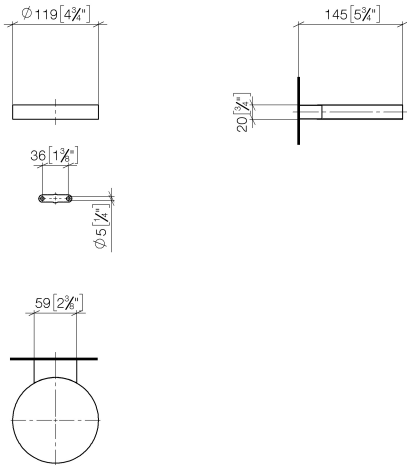

Soap dish wall model - Brushed Bronze

MADISON

83 410 979

- width 120mm
- height 20 mm
- 145mm projection

Fits: MADISON, MEM, TARA, CL.1, LISSÉ,
VAIA, META, CYO

	Brushed Bronze	83 410 979-42
	Chrome	83 410 979-00
	Brushed Platinum	83 410 979-06
	Platinum	83 410 979-08
	Durabronze (23kt Gold)	83 410 979-09
	Dark Chrome	83 410 979-19
	Light Gold	83 410 979-26
	Brushed Light Gold	83 410 979-27
	Brushed Durabronze (23kt Gold)	83 410 979-28
	Matte Black	83 410 979-33
	Brushed Champagne (22kt Gold)	83 410 979-46
	Champagne (22kt Gold)	83 410 979-47
	Brushed Chrome	83 410 979-93
	Brushed Dark Platinum	83 410 979-99

83 410 979

mm [inches]

83 410 979

Product version from 10/1/2023

Parts for other
finishes can be found
here: [Chrome](#)

Soap dish wall model - Brushed Bronze

MADISON

83 410 979