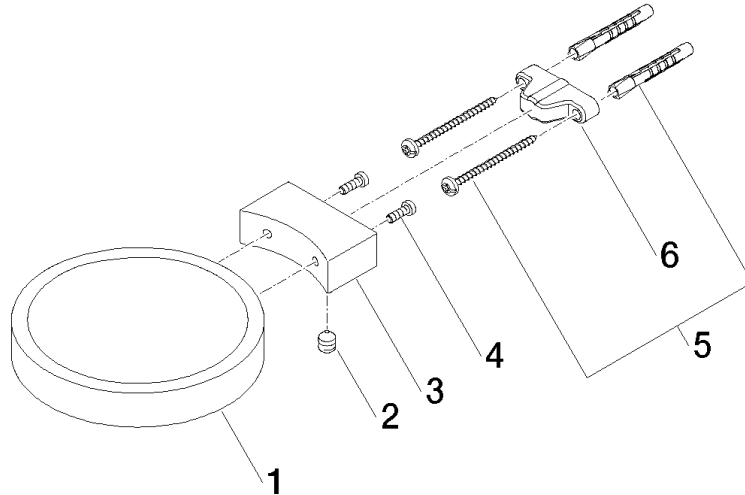

**Soap dish wall model - Brushed Champagne (22kt Gold)**

MADISON

83 410 979

- width 120mm
- height 20 mm
- 145mm projection

Fits: MADISON, MEM, TARA, CL.1, LISSÉ,  
VAIA, META, CYO

	Brushed Champagne (22kt Gold)	83 410 979-46
	Chrome	83 410 979-00
	Brushed Platinum	83 410 979-06
	Platinum	83 410 979-08
	Durabrace (23kt Gold)	83 410 979-09
	Dark Chrome	83 410 979-19
	Light Gold	83 410 979-26
	Brushed Light Gold	83 410 979-27
	Brushed Durabrace (23kt Gold)	83 410 979-28
	Matte Black	83 410 979-33
	Brushed Bronze	83 410 979-42
	Champagne (22kt Gold)	83 410 979-47
	Brushed Chrome	83 410 979-93
	Brushed Dark Platinum	83 410 979-99

83 410 979

mm [inches]

83 410 979

**Product version from 10/1/2023**

Parts for other  
finishes can be found  
here: [Chrome](#)

Soap dish wall model - Brushed Champagne (22kt Gold)

MADISON

83 410 979