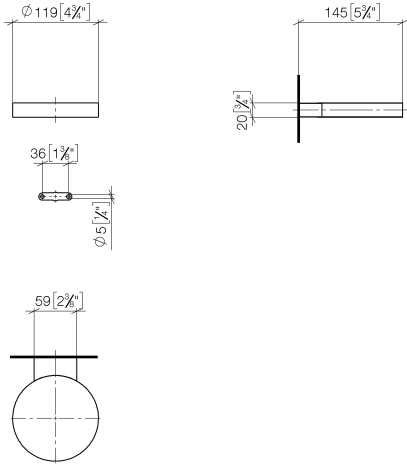

**Soap dish wall model - Brushed Champagne (22kt Gold)**

MADISON

83 410 979

- width 120mm
- height 20 mm
- 145mm projection

Fits: MADISON, MEM, TARA, CL.1, LISSÉ,  
VAIA, META, CYO

	Brushed Champagne (22kt Gold)	83 410 979-46
	Chrome	83 410 979-00
	Brushed Platinum	83 410 979-06
	Platinum	83 410 979-08
	Durabrace (23kt Gold)	83 410 979-09
	Dark Chrome	83 410 979-19
	Light Gold	83 410 979-26
	Brushed Light Gold	83 410 979-27
	Brushed Durabrace (23kt Gold)	83 410 979-28
	Matte Black	83 410 979-33
	Brushed Bronze	83 410 979-42
	Champagne (22kt Gold)	83 410 979-47
	Brushed Chrome	83 410 979-93
	Brushed Dark Platinum	83 410 979-99

83 410 979

mm [inches]

83 410 979

**Product version from 10/1/2023**

Parts for other  
finishes can be found  
here: [Chrome](#)

Soap dish wall model - Brushed Champagne (22kt Gold)

MADISON

83 410 979