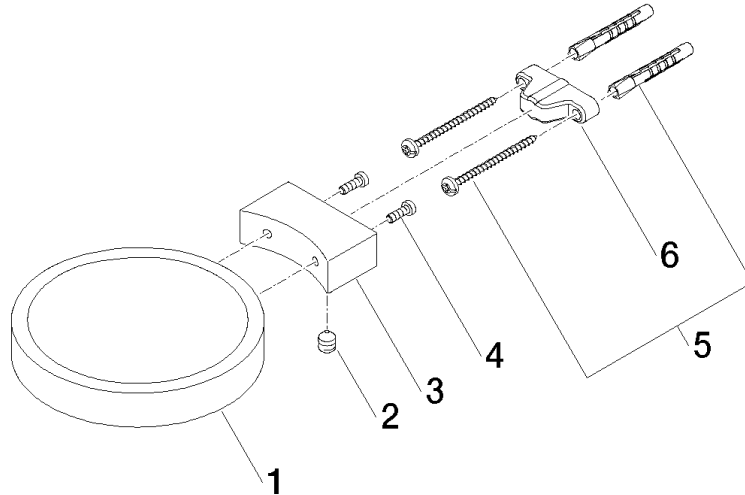

**Soap dish wall model - Champagne (22kt Gold)**

MADISON

83 410 979

- width 120mm
- height 20 mm
- 145mm projection

Fits: MADISON, MEM, TARA, CL.1, LISSÉ,  
VAIA, META, CYO

	Champagne (22kt Gold)	83 410 979-47
	Chrome	83 410 979-00
	Brushed Platinum	83 410 979-06
	Platinum	83 410 979-08
	Durabrand (23kt Gold)	83 410 979-09
	Dark Chrome	83 410 979-19
	Light Gold	83 410 979-26
	Brushed Light Gold	83 410 979-27
	Brushed Durabrand (23kt Gold)	83 410 979-28
	Matte Black	83 410 979-33
	Brushed Bronze	83 410 979-42
	Brushed Champagne (22kt Gold)	83 410 979-46
	Brushed Chrome	83 410 979-93
	Brushed Dark Platinum	83 410 979-99

83 410 979

mm [inches]

83 410 979

**Product version from 10/1/2023**

Parts for other  
finishes can be found  
here: [Chrome](#)

Soap dish wall model - Champagne (22kt Gold)

MADISON

83 410 979