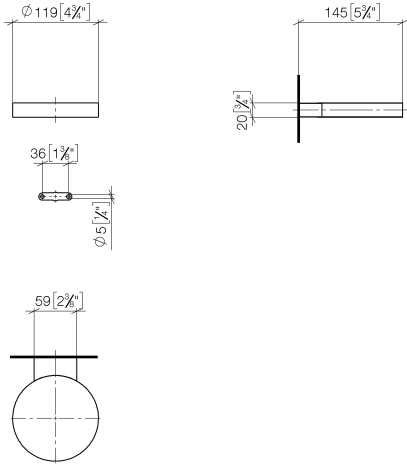

Soap dish wall model - Brushed Chrome

MADISON

83 410 979

- width 120mm
- height 20 mm
- 145mm projection

Fits: MADISON, MEM, TARA, CL.1, LISSÉ,
VAIA, META, CYO

	Brushed Chrome	83 410 979-93
	Chrome	83 410 979-00
	Brushed Platinum	83 410 979-06
	Platinum	83 410 979-08
	Durabrand (23kt Gold)	83 410 979-09
	Dark Chrome	83 410 979-19
	Light Gold	83 410 979-26
	Brushed Light Gold	83 410 979-27
	Brushed Durabrand (23kt Gold)	83 410 979-28
	Matte Black	83 410 979-33
	Brushed Bronze	83 410 979-42
	Brushed Champagne (22kt Gold)	83 410 979-46
	Champagne (22kt Gold)	83 410 979-47
	Brushed Dark Platinum	83 410 979-99

83 410 979

mm [inches]

83 410 979

Product version from 10/1/2023

Parts for other
finishes can be found
here: [Chrome](#)

Soap dish wall model - Brushed Chrome

MADISON

83 410 979

Spare parts list

Product version from 10/1/2023

No.	Item Number	Name	Quantity used	Delivery time
	08 17 97 570-93	dish	7	20