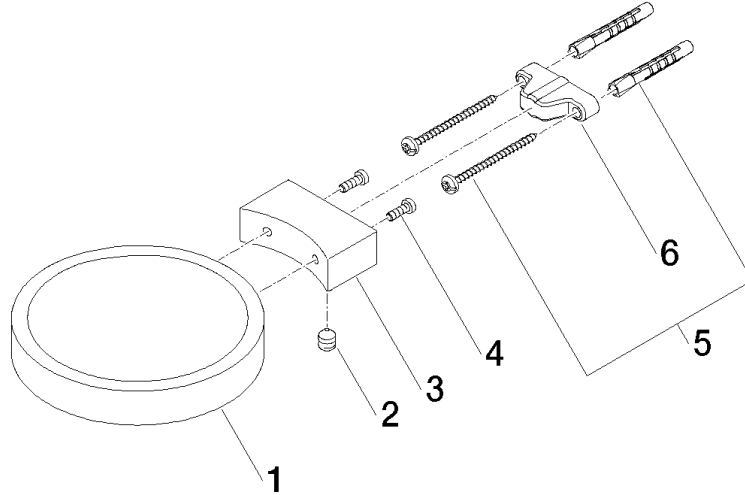

Soap dish wall model - Brushed Chrome

MADISON

83 410 979

- width 120mm
- height 20 mm
- 145mm projection

Fits: MADISON, MEM, TARA, CL.1, LISSÉ,
VAIA, META, CYO

	Brushed Chrome	83 410 979-93
	Chrome	83 410 979-00
	Brushed Platinum	83 410 979-06
	Platinum	83 410 979-08
	Durabrand (23kt Gold)	83 410 979-09
	Dark Chrome	83 410 979-19
	Light Gold	83 410 979-26
	Brushed Light Gold	83 410 979-27
	Brushed Durabrand (23kt Gold)	83 410 979-28
	Matte Black	83 410 979-33
	Brushed Bronze	83 410 979-42
	Brushed Champagne (22kt Gold)	83 410 979-46
	Champagne (22kt Gold)	83 410 979-47
	Brushed Dark Platinum	83 410 979-99

83 410 979

mm [inches]

83 410 979

Product version from 10/1/2023

Parts for other
finishes can be found
here: [Chrome](#)

Soap dish wall model - Brushed Chrome

MADISON

83 410 979

Spare parts list

Product version from 10/1/2023

No.	Item Number	Name	Quantity used	Delivery time
	08 17 97 570-93	dish	7	20