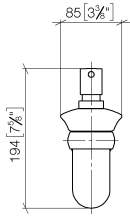

83 435 361

- bottle made of opal glass
- width 85mm
- height 200 mm
- 250 ml bottle
- 121mm projection

	Brushed Platinum	83 435 361-06
	Chrome	83 435 361-00
	Platinum	83 435 361-08
	Durabress (23kt Gold)	83 435 361-09
	Brushed Durabress (23kt Gold)	83 435 361-28
	Brushed Dark Platinum	83 435 361-99

83 435 361

mm [inches]

83 435 361

Parts for other  
finishes can be found  
here: [Chrome](#)

## Spare parts list

No.	Item Number	Name	Quantity used	Delivery time
	90 10 10 535 01-06	dispenser	5	10