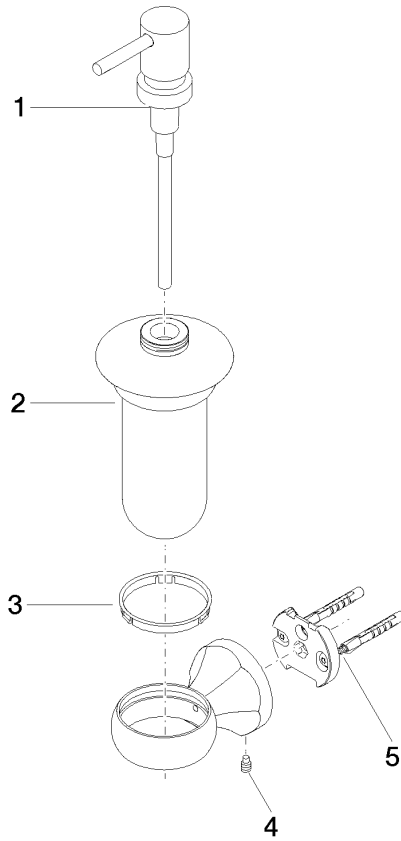

83 435 361

- bottle made of opal glass
- width 85mm
- height 200 mm
- 250 ml bottle
- 121mm projection

	Brushed Platinum	83 435 361-06
	Chrome	83 435 361-00
	Platinum	83 435 361-08
	Durabress (23kt Gold)	83 435 361-09
	Brushed Durabress (23kt Gold)	83 435 361-28
	Brushed Dark Platinum	83 435 361-99

83 435 361

mm [inches]

83 435 361

Parts for other  
finishes can be found  
here: [Chrome](#)

# MADISON Dispenser wall model - Brushed Platinum

MADISON

83 435 361

## Spare parts list

No.	Item Number	Name	Quantity used	Delivery time
	90 10 10 535 01-06	dispenser	5	10