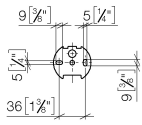

83 435 361

mm [inches]

83 435 361

Parts for other  
finishes can be found  
here: [Chrome](#)