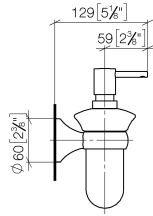

83 435 361

- bottle made of opal glass
- width 85mm
- height 200 mm
- 250 ml bottle
- 121mm projection

	Brushed Platinum	83 435 361-06
	Chrome	83 435 361-00
	Platinum	83 435 361-08
	Durabress (23kt Gold)	83 435 361-09
	Brushed Durabress (23kt Gold)	83 435 361-28
	Brushed Dark Platinum	83 435 361-99

83 435 361

mm [inches]

83 435 361

Parts for other  
finishes can be found  
here: [Chrome](#)

## Spare parts list

No.	Item Number	Name	Quantity used	Delivery time
	90 10 10 535 01-06	dispenser	5	10