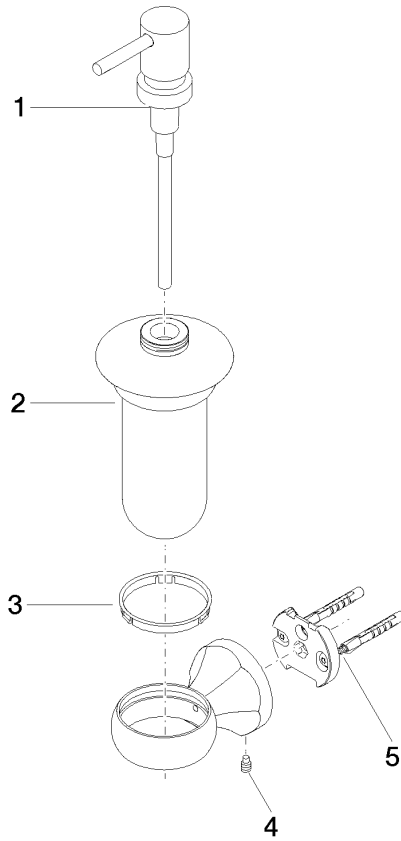

83 435 361

- bottle made of opal glass
- width 85mm
- height 200 mm
- 250 ml bottle
- 121mm projection

	Durabronss (23kt Gold)	83 435 361-09
	Chrome	83 435 361-00
	Brushed Platinum	83 435 361-06
	Platinum	83 435 361-08
	Brushed Durabronss (23kt Gold)	83 435 361-28
	Brushed Dark Platinum	83 435 361-99

83 435 361

mm [inches]

83 435 361

Parts for other
finishes can be found
here: [Chrome](#)

MADISON Dispenser wall model - Durabross (23kt Gold)

MADISON

83 435 361

Spare parts list

No.	Item Number	Name	Quantity used	Delivery time
	90 10 10 535 01-09	dispenser	5	40