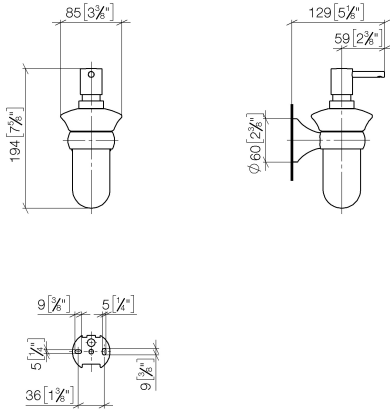

83 435 361

- bottle made of opal glass
- width 85mm
- height 200 mm
- 250 ml bottle
- 121mm projection

	Durabronss (23kt Gold)	83 435 361-09
	Chrome	83 435 361-00
	Brushed Platinum	83 435 361-06
	Platinum	83 435 361-08
	Brushed Durabronss (23kt Gold)	83 435 361-28
	Brushed Dark Platinum	83 435 361-99

83 435 361

mm [inches]

83 435 361

Parts for other
finishes can be found
here: [Chrome](#)

MADISON Dispenser wall model - Durabross (23kt Gold)

MADISON

83 435 361

Spare parts list

No.	Item Number	Name	Quantity used	Delivery time
	90 10 10 535 01-09	dispenser	5	40