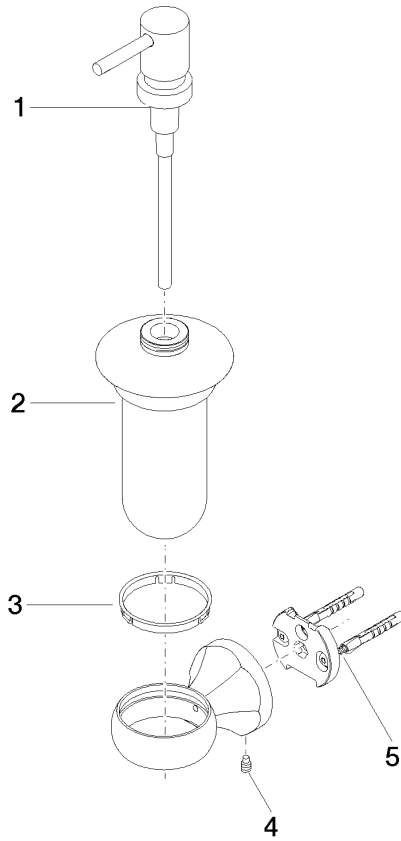

83 435 361

- bottle made of opal glass
- width 85mm
- height 200 mm
- 250 ml bottle
- 121mm projection

	Brushed Durabron (23kt Gold)	83 435 361-28
	Chrome	83 435 361-00
	Brushed Platinum	83 435 361-06
	Platinum	83 435 361-08
	Durabron (23kt Gold)	83 435 361-09
	Brushed Dark Platinum	83 435 361-99

83 435 361

mm [inches]

83 435 361

Parts for other  
finishes can be found  
here: [Chrome](#)

MADISON Dispenser wall model - Brushed Durabronz (23kt Gold)

MADISON

83 435 361

**Spare parts list**

No.	Item Number	Name	Quantity used	Delivery time
	90 10 10 535 01-28	dispenser	5	20