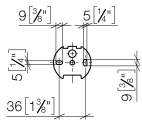

83 435 361

mm [inches]

83 435 361

Parts for other  
finishes can be found  
here: [Chrome](#)

MADISON Dispenser wall model - Brushed Durabronz (23kt Gold)

MADISON

83 435 361

**Spare parts list**