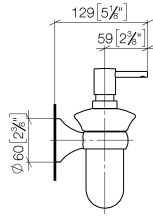

83 435 361

- bottle made of opal glass
- width 85mm
- height 200 mm
- 250 ml bottle
- 121mm projection

	Brushed Durabron (23kt Gold)	83 435 361-28
	Chrome	83 435 361-00
	Brushed Platinum	83 435 361-06
	Platinum	83 435 361-08
	Durabron (23kt Gold)	83 435 361-09
	Brushed Dark Platinum	83 435 361-99

83 435 361

mm [inches]

83 435 361

Parts for other  
finishes can be found  
here: [Chrome](#)

MADISON Dispenser wall model - Brushed Durabronz (23kt Gold)

MADISON

83 435 361

**Spare parts list**

No.	Item Number	Name	Quantity used	Delivery time
	90 10 10 535 01-28	dispenser	5	20