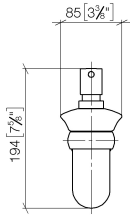

83 435 361

- bottle made of opal glass
- width 85mm
- height 200 mm
- 250 ml bottle
- 121mm projection

	Brushed Durabron (23kt Gold)	83 435 361-28
	Chrome	83 435 361-00
	Brushed Platinum	83 435 361-06
	Platinum	83 435 361-08
	Durabron (23kt Gold)	83 435 361-09
	Brushed Dark Platinum	83 435 361-99

83 435 361

mm [inches]

83 435 361

Parts for other  
finishes can be found  
here: [Chrome](#)

MADISON Dispenser wall model - Brushed Durabronz (23kt Gold)

MADISON

83 435 361

**Spare parts list**