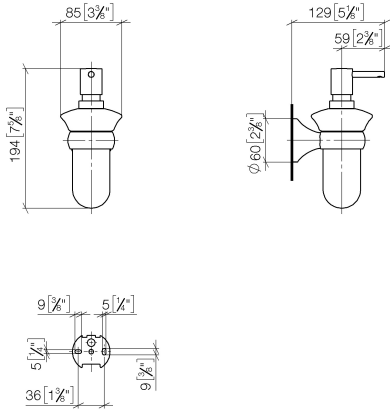

83 435 361

- bottle made of opal glass
- width 85mm
- height 200 mm
- 250 ml bottle
- 121mm projection

	Brushed Dark Platinum	83 435 361-99
	Chrome	83 435 361-00
	Brushed Platinum	83 435 361-06
	Platinum	83 435 361-08
	Durabass (23kt Gold)	83 435 361-09
	Brushed Durabass (23kt Gold)	83 435 361-28

83 435 361

mm [inches]

83 435 361

Parts for other finishes can be found here: [Chrome](#)

MADISON Dispenser wall model - Brushed Dark Platinum

MADISON

83 435 361

Spare parts list

No.	Item Number	Name	Quantity used	Delivery time
	90 10 10 535 01-99	dispenser	5	30