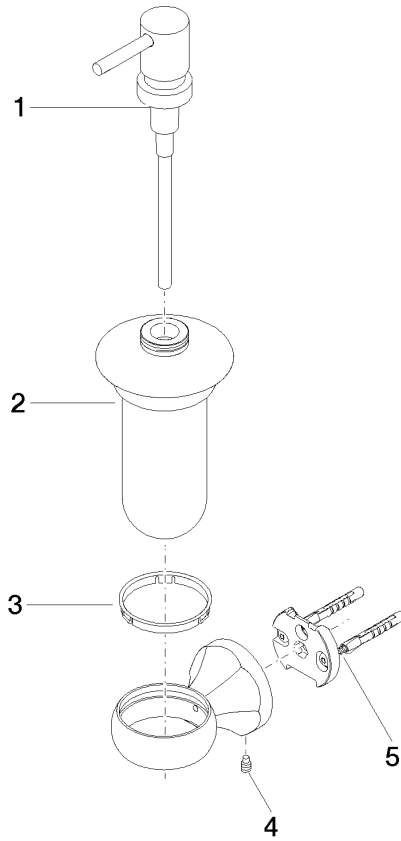

83 435 361

- bottle made of opal glass
- width 85mm
- height 200 mm
- 250 ml bottle
- 121mm projection

	Brushed Dark Platinum	83 435 361-99
	Chrome	83 435 361-00
	Brushed Platinum	83 435 361-06
	Platinum	83 435 361-08
	Durabass (23kt Gold)	83 435 361-09
	Brushed Durabass (23kt Gold)	83 435 361-28

83 435 361

mm [inches]

83 435 361

Parts for other finishes can be found here: [Chrome](#)

MADISON Dispenser wall model - Brushed Dark Platinum

MADISON

83 435 361

Spare parts list

No.	Item Number	Name	Quantity used	Delivery time
	90 10 10 535 01-99	dispenser	5	30