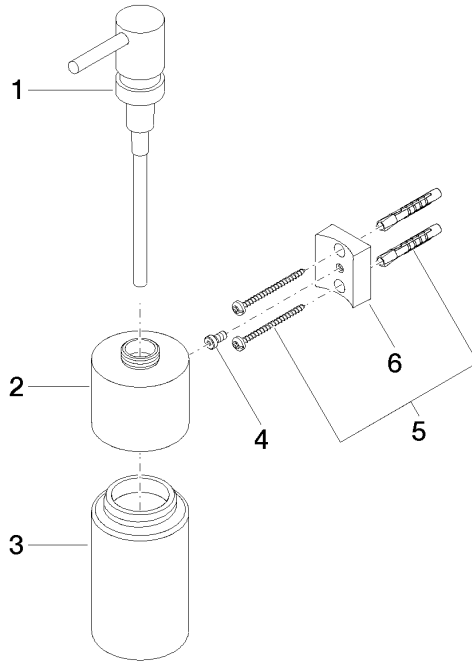

EDITION PRO Dispenser wall model - Chrome

83 435 626

- bottle made of crystal glass, matt
- width 60mm
- height 203 mm
- 250 ml bottle
- 100mm projection

	Chrome	83 435 626-00
	Matte Black	83 435 626-33
	Brushed Chrome	83 435 626-93

EDITION PRO Dispenser wall model - Chrome

83 435 626

mm [inches]

EDITION PRO Dispenser wall model - Chrome

83 435 626

Parts for other
finishes can be found
here: [Matte Black](#)

EDITION PRO Dispenser wall model - Chrome

83 435 626

Spare parts list

No.	Item Number	Name	Quantity used	Delivery time
	90 10 10 535 00-00	dispenser	6	10