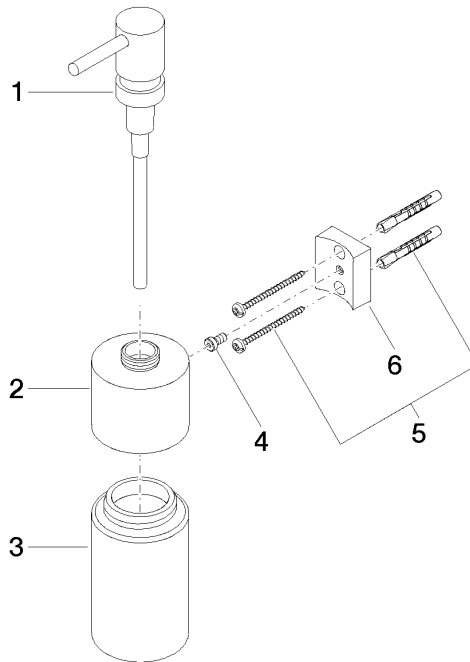

EDITION PRO Dispenser wall model - Brushed Chrome

83 435 626

- bottle made of crystal glass, matt
- width 60mm
- height 203 mm
- 250 ml bottle
- 100mm projection

	Brushed Chrome	83 435 626-93
	Chrome	83 435 626-00
	Matte Black	83 435 626-33

EDITION PRO Dispenser wall model - Brushed Chrome

83 435 626

mm [inches]

EDITION PRO Dispenser wall model - Brushed Chrome

83 435 626

Parts for other
finishes can be found
here: [Chrome](#)

EDITION PRO Dispenser wall model - Brushed Chrome

83 435 626

Spare parts list

No.	Item Number	Name	Quantity used	Delivery time
	90 10 10 535 00-93	dispenser	6	20