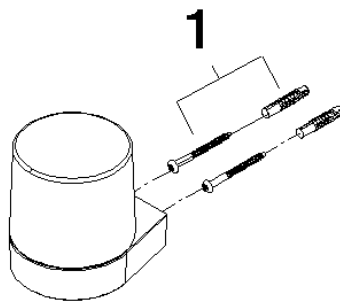

Dispenser wall model - Chrome

83 435 832

- width 78mm
- height 108 mm
- 250 ml bottle
- 94mm projection

	Chrome	83 435 832-00
	Soft Black	83 435 832-69

Dispenser wall model - Chrome

83 435 832

mm [inches]

Dispenser wall model - Chrome

83 435 832

Product version from 1/1/2023

Parts for other
finishes can be found
here: [Soft Black](#)

Dispenser wall model - Chrome

83 435 832

Spare parts list

Product version from 1/1/2023

No.	Item Number	Name	Quantity used	Delivery time
	05 30 31 025 00 90	fixing set	1	2