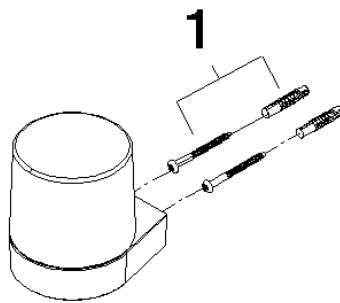

Dispenser wall model - Soft Black

---

83 435 832

Product version from 1/1/2023

Parts for other finishes can be found here: [Chrome](#)