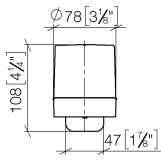

Dispenser wall model - Soft Black

83 435 832

- width 78mm
- height 108 mm
- 250 ml bottle
- 94mm projection

	Soft Black	83 435 832-69
	Chrome	83 435 832-00

Dispenser wall model - Soft Black

83 435 832

mm [inches]

No.	Item Number	Name	Quantity used	Delivery time
	05 30 31 025 00 90	fixing set	1	2