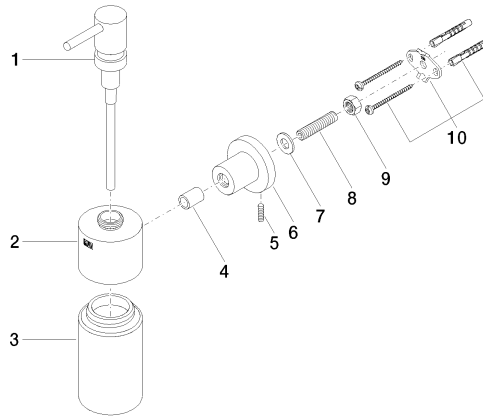

83 435 892

- bottle made of crystal glass, matt
- width 60mm
- height 200 mm
- rosette Ø 55 mm
- 250 ml bottle
- 144mm projection

	Chrome	83 435 892-00
	Brushed Platinum	83 435 892-06
	Platinum	83 435 892-08
	Dark Chrome	83 435 892-19
	Brushed Durabronze (23kt Gold)	83 435 892-28
	Matte Black	83 435 892-33
	Brushed Bronze	83 435 892-42
	Brushed Champagne (22kt Gold)	83 435 892-46
	Champagne (22kt Gold)	83 435 892-47
	Brushed Chrome	83 435 892-93
	Brushed Dark Platinum	83 435 892-99

83 435 892

mm [inches]

83 435 892

Product version from 4/1/2024

Parts for other
finishes can be found
here: Brushed
Platinum

83 435 892

Spare parts list

Product version from 4/1/2024

No.	Item Number	Name	Quantity used	Delivery time
	90 10 10 535 00-00	dispenser	10	10