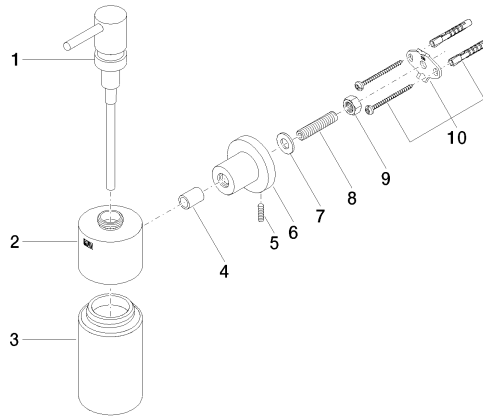

83 435 892

- bottle made of crystal glass, matt
- width 60mm
- height 200 mm
- rosette Ø 55 mm
- 250 ml bottle
- 144mm projection

	Brushed Platinum	83 435 892-06
	Chrome	83 435 892-00
	Platinum	83 435 892-08
	Dark Chrome	83 435 892-19
	Brushed Durabronze (23kt Gold)	83 435 892-28
	Matte Black	83 435 892-33
	Brushed Bronze	83 435 892-42
	Brushed Champagne (22kt Gold)	83 435 892-46
	Champagne (22kt Gold)	83 435 892-47
	Brushed Chrome	83 435 892-93
	Brushed Dark Platinum	83 435 892-99

83 435 892

mm [inches]

83 435 892

**Product version from 4/1/2024**

Parts for other finishes can be found here: [Chrome](#)

TARA Dispenser wall model - Brushed Platinum

TARA

83 435 892

**Spare parts list**

**Product version from 4/1/2024**

No.	Item Number	Name	Quantity used	Delivery time
	90 10 10 535 00-06	dispenser	10	10