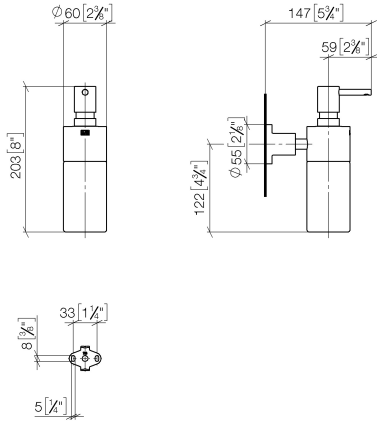

83 435 892

- bottle made of crystal glass, matt
- width 60mm
- height 200 mm
- rosette Ø 55 mm
- 250 ml bottle
- 144mm projection

	Brushed Platinum	83 435 892-06
	Chrome	83 435 892-00
	Platinum	83 435 892-08
	Dark Chrome	83 435 892-19
	Brushed Durabronze (23kt Gold)	83 435 892-28
	Matte Black	83 435 892-33
	Brushed Bronze	83 435 892-42
	Brushed Champagne (22kt Gold)	83 435 892-46
	Champagne (22kt Gold)	83 435 892-47
	Brushed Chrome	83 435 892-93
	Brushed Dark Platinum	83 435 892-99

83 435 892

mm [inches]

83 435 892

**Product version from 4/1/2024**

Parts for other finishes can be found here: [Chrome](#)

TARA Dispenser wall model - Brushed Platinum

TARA

83 435 892

**Spare parts list**

**Product version from 4/1/2024**

No.	Item Number	Name	Quantity used	Delivery time
	90 10 10 535 00-06	dispenser	10	10