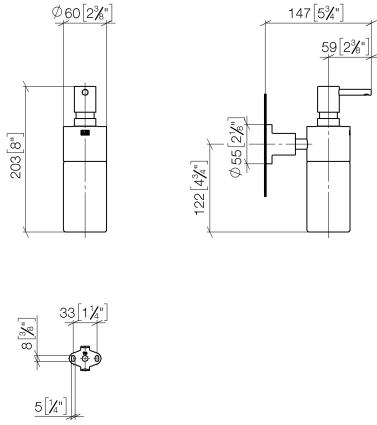

83 435 892

- bottle made of crystal glass, matt
- width 60mm
- height 200 mm
- rosette Ø 55 mm
- 250 ml bottle
- 144mm projection

	Platinum	83 435 892-08
	Chrome	83 435 892-00
	Brushed Platinum	83 435 892-06
	Dark Chrome	83 435 892-19
	Brushed Durabronze (23kt Gold)	83 435 892-28
	Matte Black	83 435 892-33
	Brushed Bronze	83 435 892-42
	Brushed Champagne (22kt Gold)	83 435 892-46
	Champagne (22kt Gold)	83 435 892-47
	Brushed Chrome	83 435 892-93
	Brushed Dark Platinum	83 435 892-99

83 435 892

mm [inches]

83 435 892

Product version from 4/1/2024

Parts for other finishes can be found here: [Chrome](#)

83 435 892

Spare parts list

Product version from 4/1/2024

No.	Item Number	Name	Quantity used	Delivery time
	90 10 10 535 00-08	dispenser	10	40