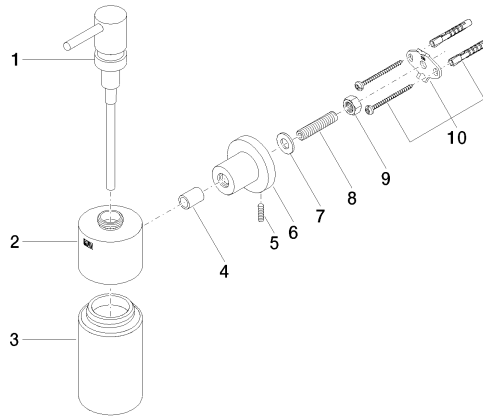

83 435 892

- bottle made of crystal glass, matt
- width 60mm
- height 200 mm
- rosette Ø 55 mm
- 250 ml bottle
- 144mm projection

	Platinum	83 435 892-08
	Chrome	83 435 892-00
	Brushed Platinum	83 435 892-06
	Dark Chrome	83 435 892-19
	Brushed Durabronze (23kt Gold)	83 435 892-28
	Matte Black	83 435 892-33
	Brushed Bronze	83 435 892-42
	Brushed Champagne (22kt Gold)	83 435 892-46
	Champagne (22kt Gold)	83 435 892-47
	Brushed Chrome	83 435 892-93
	Brushed Dark Platinum	83 435 892-99

83 435 892

mm [inches]

83 435 892

Product version from 4/1/2024

Parts for other finishes can be found here: [Chrome](#)

83 435 892

Spare parts list

Product version from 4/1/2024

No.	Item Number	Name	Quantity used	Delivery time
	90 10 10 535 00-08	dispenser	10	40